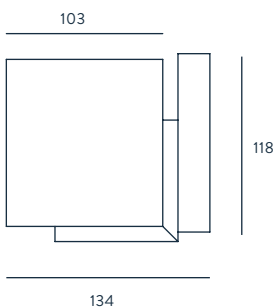

A1180

ACABADOS

METAL
CROMO

CRISTAL
OPAL

MATERIALES

ACERO
CRISTAL

ESPECIFICACIONES (UE)

G9 3W INCLUIDA
2700K 270LM
220-240 V, 50/60 HZ,
IP20, CLASE I

IP20

CLASIFICACIÓN ENERGÉTICA

A ++

FINISHES

METAL
CHROME

GLASS
OPAL

MATERIALS

STEEL
GLASS

SPECIFICATIONS (UE)

G9 3W INCLUDED
2700K 270LM
220-240 V, 50/60 HZ,
IP20, CLASS I

IP20

ENERGY LABEL

A ++