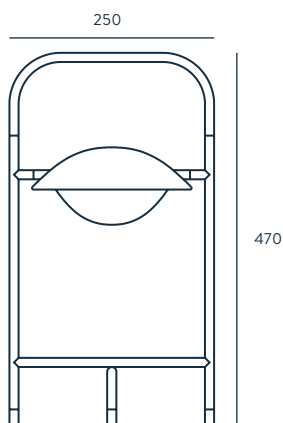

WONG

DESIGNED BY PEPE FORNAS / 2018

S1263

ACABADOS

METAL
NEGRO MATE
PIEL MARRÓN

CRISTAL (INCLUIDO)
OPAL

MATERIALES

ACERO
VIDRIO SOPLADO
CUERO

ESPECIFICACIONES (UE)

G9 LED X 2 - 3W 2700K 270 LM
INCLUIDA
220-240 V, 50/60 HZ, IP20,
CLASE II

CLASIFICACIÓN ENERGÉTICA

A ++

AMBIENTE EN PÁGINA

05

FINISHES

METAL
MATT BLACK
BROWN LEATHER

SHADE (INCLUDED)
OPAL

MATERIALS

STEEL
BLOWN GLASS
LEATHER

SPECIFICATIONS (UE)

G9 LED X 2 - 3W 2700K 270 LM
INCLUDED
220-240 V, 50/60 HZ,
IP20, CLASS II

ENERGY LABEL

A ++

SHOWN AT PAGE

05