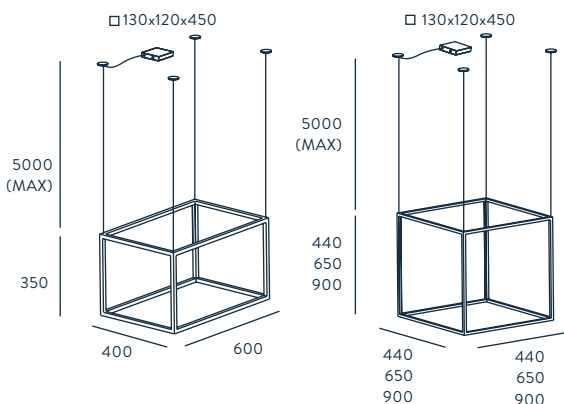

CUBE - X

DESIGNED BY AC STUDIO / 2016

C1213

ACABADOS

METAL
CROMO
ORO BRILLO

MATERIALES

ACERO

ESPECIFICACIONES (UE)

TIRA LED 12V, 50/60 HZ,
IP20, CLASE I

CLASIFICACIÓN ENERGÉTICA

A ++

TAMAÑOS

44 X 44 X 44 - 40W LED 3000K
60 X 40 X 35 - 45W LED 3000K
65 X 65 X 65 - 55W LED 3000K
90 X 90 X 90 - 75W LED 3000K

AMBIENTE EN PÁGINA

56

FINISHES

METAL
CHROME
SHINNY GOLD

MATERIALS

STEEL

SPECIFICATIONS (UE)

LED STRIP 12V, 50/60 HZ,
IP20, CLASS I

ENERGY LABEL

A ++

SIZES

44 X 44 X 44 - 40W LED 3000K
60 X 40 X 35 - 45W LED 3000K
65 X 65 X 65 - 55W LED 3000K
90 X 90 X 90 - 75W LED 3000K

SHOWN AT PAGE

56