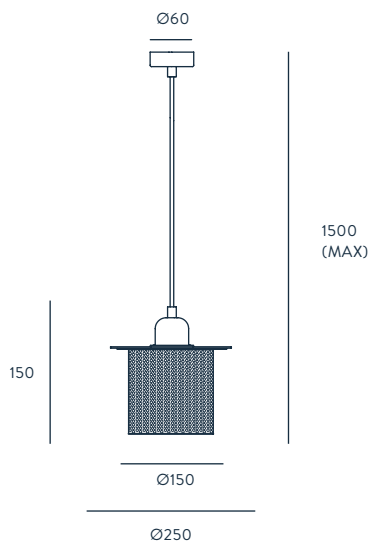

C1090

ACABADOS

REJILLA	DIFUSOR
NEGRO	ORO BRILLO
BLANCO	ORO BRILLO

MATERIALES

ACERO PERFORADO

ESPECIFICACIONES (UE)

E27 60W MAX
(NO INCLUIDA)
220-240 V, 50/60 HZ,
IP20, CLASE I

BOMBILLA IMAGEN

B038

CLASIFICACIÓN ENERGÉTICA

A ++

FINISHES

RACK	DIFUSER
WHITE	SHINNY GOLD
BLACK	SHINNY GOLD

MATERIALS

RACK STEEL

SPECIFICATIONS (UE)

E27 60W MAX
(NOT INCLUDED)
220-240 V, 50/60 HZ,
IP20, CLASS I

BULB

B038

ENERGY LABEL

A ++