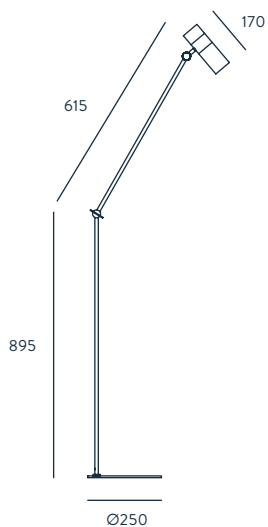

P1126

ACABADOS

METAL
BLANCO BRILLO - CROMO
NEGRO BRILLO - ORO BRILLO

MATERIALES

ACERO

ESPECIFICACIONES (UE)

GU10 50 MAX
(NO INCLUIDA)
220-240 V, 50/60 HZ,
IP20, CLASE II

CLASIFICACIÓN ENERGÉTICA

A ++

AMBIENTE EN PÁGINA

70

FINISHES

METAL
SHINNY WHITE - CHROME
SHINNY BLACK - GOLD

MATERIALS

STEEL

SPECIFICATIONS (UE)

GU10 50 MAX.
(NOT INCLUDED)
220-240 V, 50/60 HZ,
IP20, CLASS II

ENERGY LABEL

A ++

SHOWN AT PAGE

70