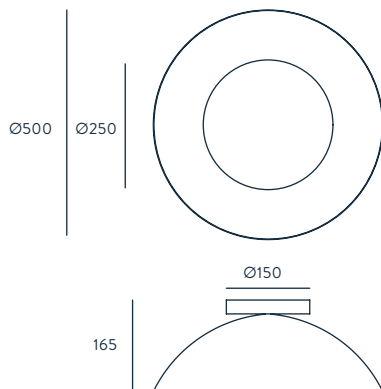

A ++

SIZES

A1176 - Ø250 X 150
A1175 - Ø200 X 120
A1174 - Ø150 X 100

ROSS

DESIGNED BY AC STUDIO / 2014

A1173

ACABADOS

CÚPULA