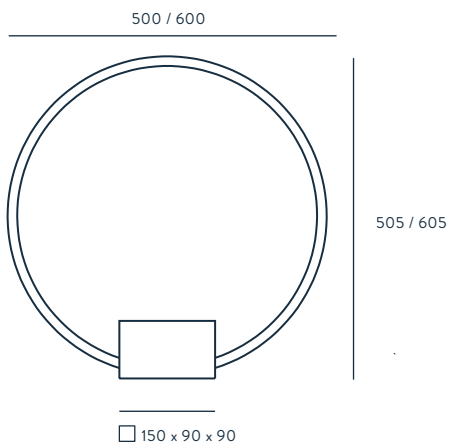

TIVOLI

DESIGNED BY AC STUDIO / 2018

S1244 / S1245

ACABADOS

METAL
BRONZE

MÁRMOL
NEGRO

MATERIALES

ACERO
MÁRMOL

ESPECIFICACIONES (UE)

LED INTEGRADO
S1244 16W 3000K 1440 LM
S1245 18W 3000K 1620 LM
12V, 50/60 HZ, IP20, CLASE II

IP20 CE RoHS A++

CLASIFICACIÓN ENERGÉTICA

A ++

AMBIENTE EN PÁGINA

35

FINISHES

METAL
BRONZE

MARBLE
BLACK

MATERIALS

STEEL
MARBLE

SPECIFICATIONS (UE)

INTEGRATED LED STRIP
S1244 16W 3000K 1440 LM
S1245 18W 3000K 1620 LM
12V, 50/60 HZ, IP20, CLASS II

IP20 CE RoHS A++

ENERGY LABEL

A ++

SHOWN AT PAGE

35