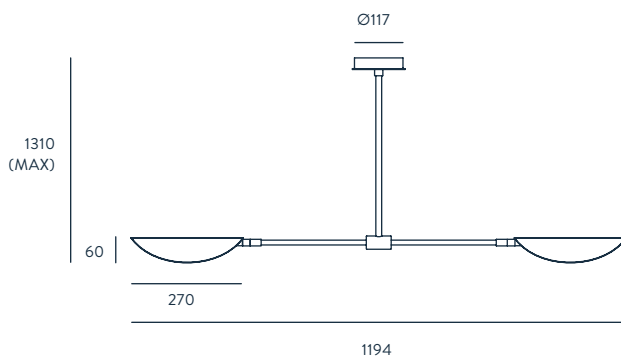

SIZES

1400 X 600 - 36W LED 3000K
1200 X 500 - 30W LED 3000K
900 X 300 - 22W LED 3000K

SOLD INDIVIDUALLY

SHOWN AT PAGE
40-41

FICUS

DESIGNED BY PEPE FORNAS / 2018

C1243

ACABADOS