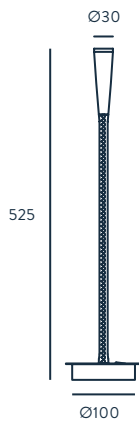

FLEXI LEATHER

DESIGNED BY AC STUDIO / 2018

A1248- A1247

ACABADOS

METAL A1248

ORO MATE

METAL A1247

BRONCE

PIEL

PIEL OSCURA

PIEL

PIEL CLARA

MATERIALES

ACERO

PIEL

ESPECIFICACIONES (UE)

LED INTEGRADO 3W 3000K 270LM

12 V, 50/60 HZ,

IP20, CLASE I

CLASIFICACIÓN ENERGÉTICA

A ++

AMBIENTE EN PÁGINA

57

FINISHES

METAL A1248

MATT BRASS

METAL A1247

BRONZE

LEATHER

DARK BROWN

LEATHER

LIGHT BROWN

MATERIALS

STEEL

LEATHER

SPECIFICATIONS (UE)

INTEGRATED LED 3W 3000K 270LM

12V, 50/60 HZ,

IP20, CLASS I

ENERGY LABEL

A ++

SHOWN AT PAGE

57