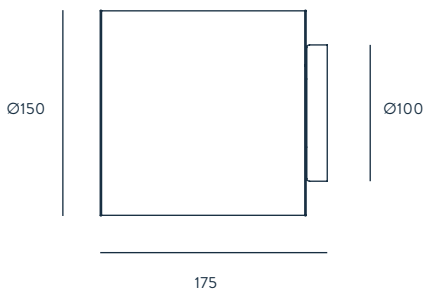

A1077

ACABADOS

METAL
NEGRO - ORO
BLANCO - ORO

MATERIALES

ACERO PERFORADO

ESPECIFICACIONES (UE)

E14 60W MAX
(NO INCLUIDA)
220-240 V, 50/60 HZ,
IP20, CLASE I

IP20

BOMBILLA IMAGEN

B030

CLASIFICACIÓN ENERGÉTICA

A ++

FINISHES

METAL
BLACK -SHINNY GOLD
WHITE- SHINNY GOLD

MATERIALS

RACK STEEL

SPECIFICATIONS (UE)

E14 60W MAX
(NOT INCLUDED)
220-240 V, 50/60 HZ,
IP20, CLASE I

IP20

BULB

B030

ENERGY LABEL

A ++