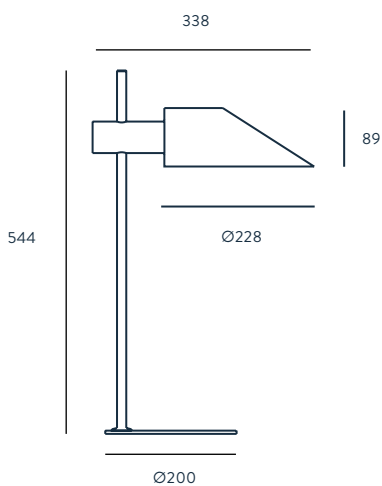

COHEN GOLD

DESIGNED BY JANA CHANG / 2010

S1196

ACABADOS

METAL	PANTALLA
ORO MATE	BLANCO BRILLO
ORO MATE	NEGRO BRILLO

MATERIALES

ACERO

ESPECIFICACIONES (UE)

E27 60W MAX
(NO INCLUIDA)
220 - 240 V, 50/60 HZ,
IP20, CLASE II

☐ IP20
☐ CE
☐
☐
☐
☐
☐
☐

CLASIFICACIÓN ENERGÉTICA

A ++

AMBIENTE EN PÁGINA

65

FINISHES

METAL	SHADE
MATT BRASS	SHINNY WHITE
MATT BRASS	SHINNY BLACK

MATERIALS

STEEL

SPECIFICATIONS (UE)

E27 60W MAX
(NOT INCLUDED)
220 - 240 V, 50/60 HZ,
IP20, CLASS II

☐ IP20
☐ CE
☐
☐
☐
☐
☐
☐

ENERGY LABEL

A ++

SHOWN AT PAGE

65