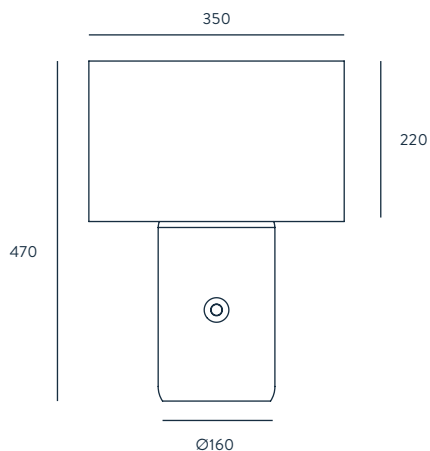

SAND

DESIGNED BY AC STUDIO / 2019

S1109

ACABADOS

TERRAZZO
GRIS

MATERIALES

TERRAZZO

ESPECIFICACIONES (UE)

E27 40W MAX
(NO INCLUIDA)
220-240 V, 50/60 HZ, I
P20, CLASE II

DIMERABLE

CLASIFICACIÓN ENERGÉTICA

A ++

PANTALLA INCLUIDA

FINISHES

TERRAZZO
GREY

MATERIALS

TERRAZZO

SPECIFICATIONS (UE)

E27 40W MAX
(NOT INCLUDED)
220-240 V, 50/60 HZ, I
P20, CLASS II

DIMMABLE

ENERGY LABEL

A ++

SHADE INCLUDED