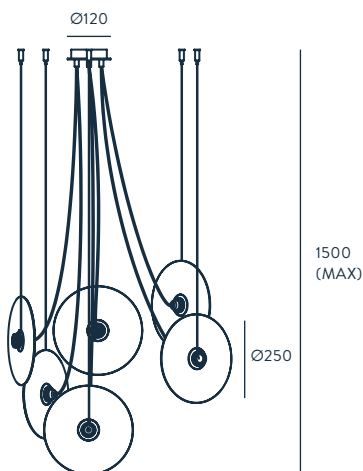

FEST

DESIGNED BY JF SEVILLA / 2016

C1223

ACABADOS

METAL
NEGRO MATE

CABLE
NEGRO
COBRE

MATERIALES

ACERO
CABLE TEXTIL