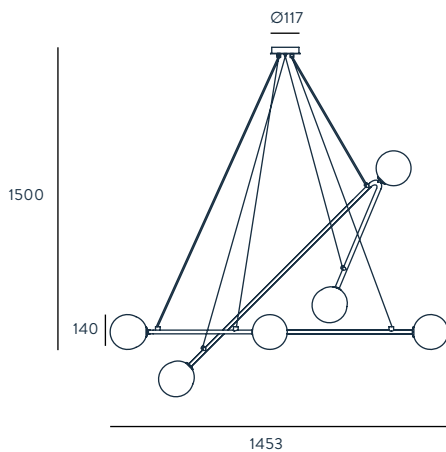

ENDO

DESIGNED BY PEPE FORNAS / 2013

C1156

ACABADOS

METAL
CROMO
NEGRO MATE

CRISTAL (INCLUIDO)
OPAL
OPAL

MATERIALES

ACERO
VIDRIO SOPLADO

ESPECIFICACIONES (UE)

BOMBILLA G9 6 X 3W
(INCLUIDA)
220-240 V, 50/60 HZ,
IP20, CLASE I

CLASIFICACIÓN ENERGÉTICA

A ++

AMBIENTE EN PAG.

43

FINISHES

METAL
CHROME
MATT BLACK

GLASS (INCLUIDO)
OPAL
OPAL

MATERIALS

STEEL
BLOWN GLASS

SPECIFICATIONS (UE)

BULB G9 6 X 3W
(INCLUDED)
220-240 V, 50/60 HZ,
IP20, CLASE I

ENERGY LABEL

A ++

SHOWN AT PAGE

43