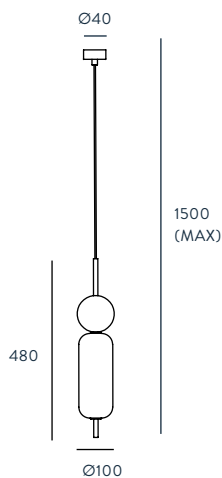

C1206

ACABADOS

METAL	MÁRMOL	CRISTAL
NEGRO MATE	BLANCO	OPAL
BRONCE	MARRÓN	OPAL
ORO ENVEJECIDO	VERDE	OPAL
NIQUEL	NEGRO	OPAL

MATERIALES

ACERO
MÁRMOL
VIDRIO SOPLADO

ESPECIFICACIONES (UE)

BOMBILLA G9 LED (INCLUIDA)
5W, 3000 K, 450 LM
220-240 V, 50/60 HZ,
IP20, CLASE I

CLASIFICACIÓN ENERGÉTICA

A ++

FINISHES

METAL	MARBLE	GLASS(INCLUDED)
MATT BLACK	WHITE	OPAL
BRONZE	BROWN	OPAL
OLD GOLD	GREEN	OPAL
NICKEL	BLACK	OPAL

MATERIALS

STEEL
MARBLE
BLOWN GLASS

SPECIFICATIONS (UE)

BULB G9 LED
5W 3000K 450LM (INCLUDED)
220-240 V, 50/60 HZ,
IP20, CLASE I

ENERGY LABEL

A ++