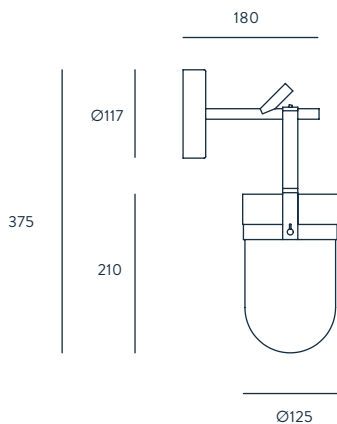

A1264

ACABADOS

METAL	CRISTAL (INCLUIDO)
NEGRO MATE	OPAL
PIEL MARRÓN	
ORO MATE	

MATERIALES

ACERO
VIDRIO SOPLADO
CUERO

ESPECIFICACIONES (UE)

G9 LED 3W 2700K 270 LM
INCLUIDA
220-240 V, 50/60 HZ,
IP20, CLASE I

IP20

CLASIFICACIÓN ENERGÉTICA

A ++

AMBIENTE EN PÁGINA

10

FINISHES

METAL	SHADE (INCLUIDO)
MATT BLACK	OPAL
MATT BRASS	
BROWN LEATHER	

MATERIALS

STEEL
BLOWN GLASS
LEATHER

SPECIFICATIONS (UE)

G9 LED 3W 2700K 270 LM
INCLUDED
220-240 V, 50/60 HZ,
IP20, CLASS I

IP20

ENERGY LABEL

A ++

SHOWN AT PAGE

10