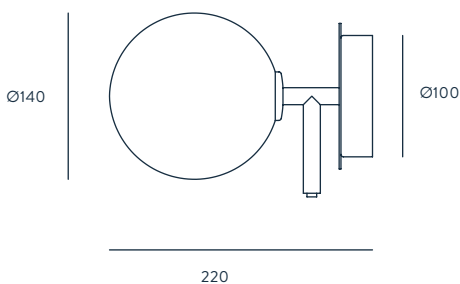

A1214

ACABADOS

METAL	CRISTAL (INCLUIDO)
NEGRO MATE	OPAL/ TRANSPARENTE
ORO MATE	OPAL/ TRANSPARENTE

MATERIALES

ACERO
VIDRIO SOPLADO

ESPECIFICACIONES (UE)

BOMBILLA G9 3W MAX
(INCLUIDA)
220-240 V, 50/60 HZ,
IP20, CLASE I

IP20

CLASIFICACIÓN ENERGÉTICA

A ++

FINISHES

METAL	GLASS (INCLUDED)
MATT BLACK	OPAL / CLEAR
MATT BRASS	OPAL / CLEAR

MATERIALS

STEEL
BLOWN GLASS

SPECIFICATIONS (UE)

BULB G9 3W MAX
(INCLUDED)
220-240 V, 50/60 HZ,
IP20, CLASS I

IP20

ENERGY LABEL

A ++