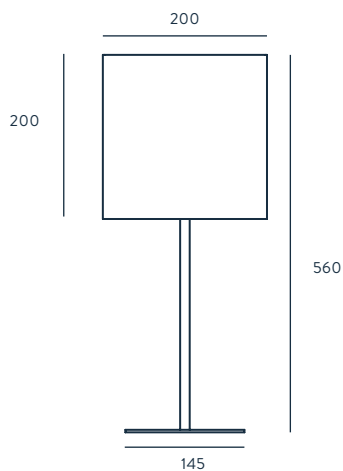

S1025/36

ACABADOS

METAL
NIQUEL SATINADO

MATERIALES

ACERO

ESPECIFICACIONES (UE)

E27 60W MAX
(NO INCLUIDA)
220-240 V, 50/60 HZ,
IP20, CLASE II

CLASIFICACIÓN ENERGÉTICA

A ++

MODIFICACIONES POSIBLES

PANTALLA IMAGEN 311021/20
PANTALLA NO INCLUIDA

FINISHES

METAL
SATIN NICKEL

MATERIALS

STEEL

SPECIFICATIONS (UE)

E27 60W MAX.
(NOT INCLUDED)
220-240 V, 50/60 HZ,
IP20, CLASS II

ENERGY LABEL

A ++

MODIFICACIONES POSIBLES

IMAGE REFERENCE SHADE 311021/20
SHADE NOT INCLUDED