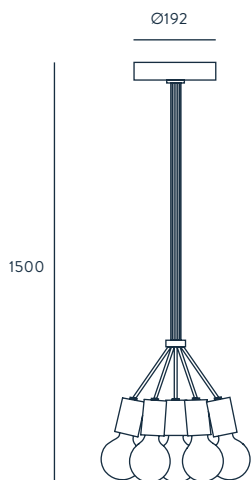

ENERGY LABEL

A ++

CROW 8

DESIGNED BY AC STUDIO / 2010

C1095

ACABADOS

METAL
NIQUEL SATINADO

CABLE
NEGRO