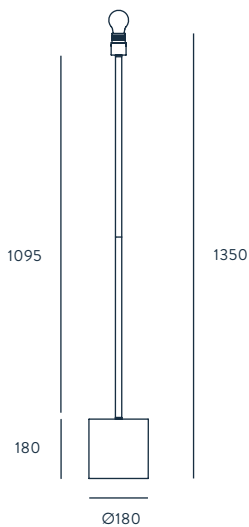

ITO

DESIGNED BY PEPE FORNAS / 2019

P1277