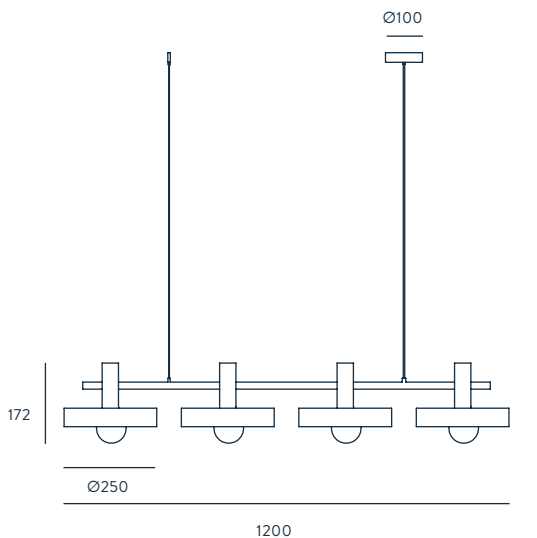

C1227-4

ACABADOS

METAL
NEGRO

DIFUSOR
ORO BRILLO

MATERIALES
ACERO

ESPECIFICACIONES (UE)

E27 4 x 60W MAX
(NO INCLUIDA)
220-240 V, 50/60 HZ,
IP20, CLASE I

BOMBILLA IMAGEN

B038

CLASIFICACIÓN ENERGÉTICA

A ++

FINISHES

METAL
MATT BLACK

DIFUSOR
SHINNY GOLD

MATERIALS
STEEL

SPECIFICATIONS (UE)

E27 4 x 60W MAX.
(NOT INCLUDED)
220-240 V, 50/60 HZ,
IP20, CLASS I

BULB

B038

ENERGY LABEL

A ++