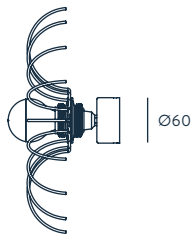

SPIDER

DESIGNED BY FORNASEVI / 2013

A1163

Ø300-520

122

Ø60

ACABADOS

METAL
ORO
CROMO
BLANCO
NEGRO

MATERIALES

ACERO

ESPECIFICACIONES (UE)

E27 60 W MAX
(INCLUIDA)
220-240 V, 50/60 HZ,
IP20, CLASE I

IP20

BOMBILLA IMAGEN

B038

CLASIFICACIÓN ENERGÉTICA

A ++

FINISHES

METAL
SHINNY GOLD
CHROME
BLACK
WHITE

MATERIALS

STEEL

SPECIFICATIONS (UE)

E27 60 W MAX
(INCLUDED)
220-240 V, 50/60 HZ,
IP20, CLASS I

IP20

BULB

B038

ENERGY LABEL

A ++