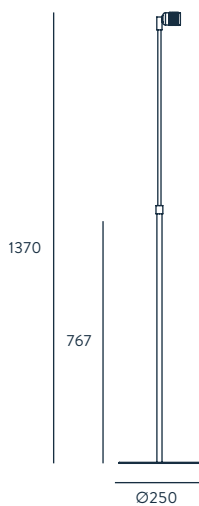

E27 60W MAX
(NOT INCLUDED)
220 - 240 V, 50/60 HZ,
IP20, CLASS II

ENERGY LABEL

A ++

CATAN

DESIGNED BY AC STUDIO / 2019

P1120

ACABADOS

METAL
NEGRO MATE
CROMO