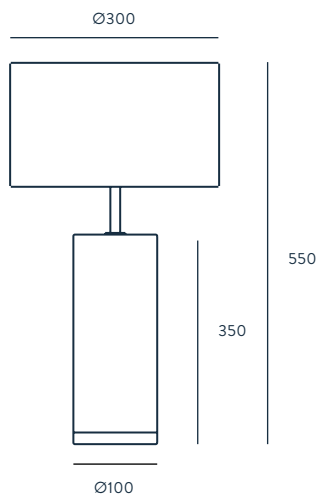

CAND

DESIGNED BY AC STUDIO / 2016

S1107

ACABADOS

METAL	MÁRMOL
ORO ENVEJECIDO	NEGRO
ORO ENVEJECIDO	VERDE
ORO ENVEJECIDO	MARRÓN

MATERIALES

ACERO
MÁRMOL

ESPECIFICACIONES (UE)

E27 60W MAX.
(NO INCLUIDA)
220-240 V, 50/60 HZ,
IP20, CLASE II

CLASIFICACIÓN ENERGÉTICA

A ++

MODIFICACIONES POSIBLES

PANTALLA IMAGEN 801011/31
PANTALLA NO INCLUIDA

AMBIENTE EN PÁGINA

09

FINISHES

METAL	MARBLE
OLD GOLD	BLACK
OLD GOLD	GREEN
OLD GOLD	BROWN

MATERIALS

STEEL
MARBLE

SPECIFICATIONS (UE)

E27 60W MAX.
(NOT INCLUDED)
220-240 V, 50/60 HZ,
IP20, CLASS II

ENERGY LABEL

A ++

POSSIBLE MODIFICATIONS

IMAGE REFERENCE SHADE 801011/31
SHADE NOT INCLUDED

SHOWN AT PAGE

09