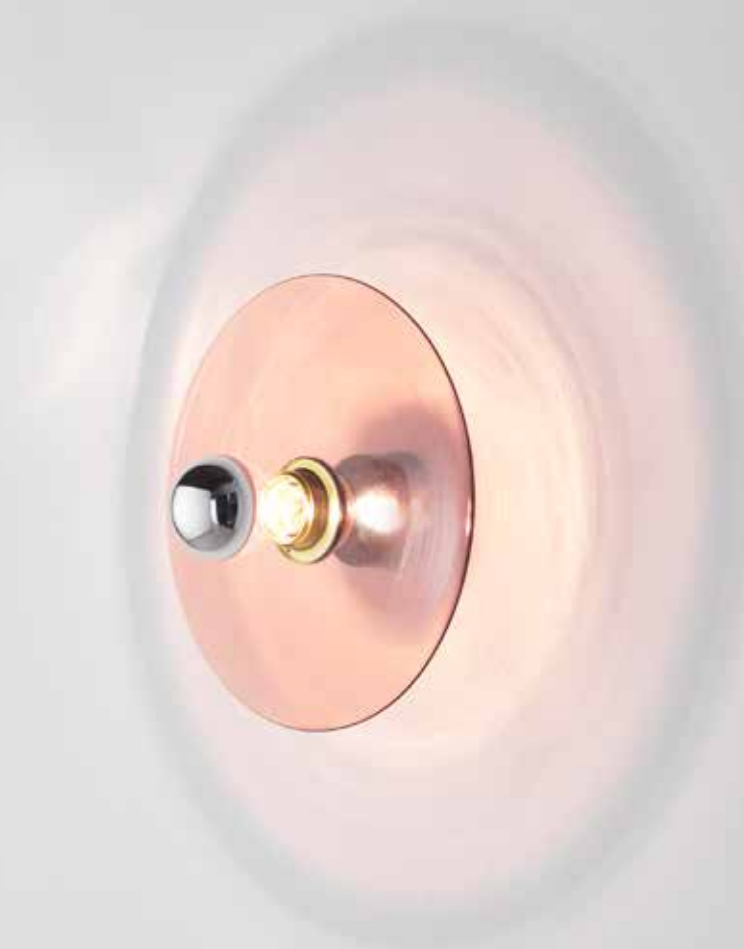

SHOWN AT PAGE

69

FEST

DESIGNED BY JF SEVILLA / 2016

A1223

Ø250

90

ACABADOS