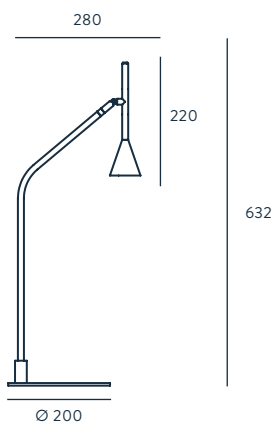

S1274

ACABADOS

METAL
NEGRO MATE

MATERIALES

ACERO

ESPECIFICACIONES (UE)

CHIP LED INCLUIDO 5W
3000K 450 LM.
12 V, 50/60 HZ,
IP20, CLASE II

CLASIFICACIÓN ENERGÉTICA

A ++

FINISHES

METAL
MATT BLACK

MATERIALS

STEEL

SPECIFICATIONS (UE)

CHIP LED INTEGRATED 5W
3000K 450 LM.
12 V, 50/60 HZ,
IP20, CLASS II

ENERGY LABEL

A ++