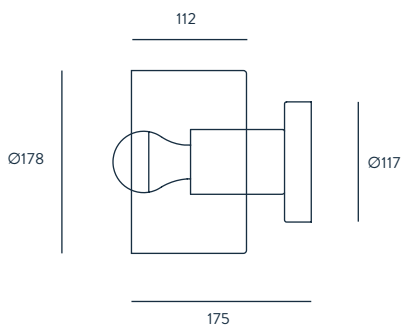

SNOW FLAKE

DESIGNED BY JANA CHANG / 2014

A1179

ACABADOS

METAL
ORO BRILLO
CROMO

CRISTAL
TRANSPARENTE
TRANSPARENTE

MATERIALES

ACERO
VIDRIO SOPLADO

ESPECIFICACIONES (UE)

E27 60 W MAX
(NO INCLUIDA)
220-240 V, 50/60 HZ,
IP20, CLASE I

IP20 A++

BOMBILLA IMAGEN

B038

CLASIFICACIÓN ENERGÉTICA

A ++

FINISHES

METAL
CHROME
SHINNY GOLD

GLASS
CLEAR
CLEAR

MATERIALS

STEEL
BLOWN GLASS

SPECIFICATIONS (UE)

E27 60 W MAX
(NOT INCLUDED)
220-240 V, 50/60 HZ,
IP20, CLASS I

IP20 A++

BULB

B038

ENERGY LABEL

A ++