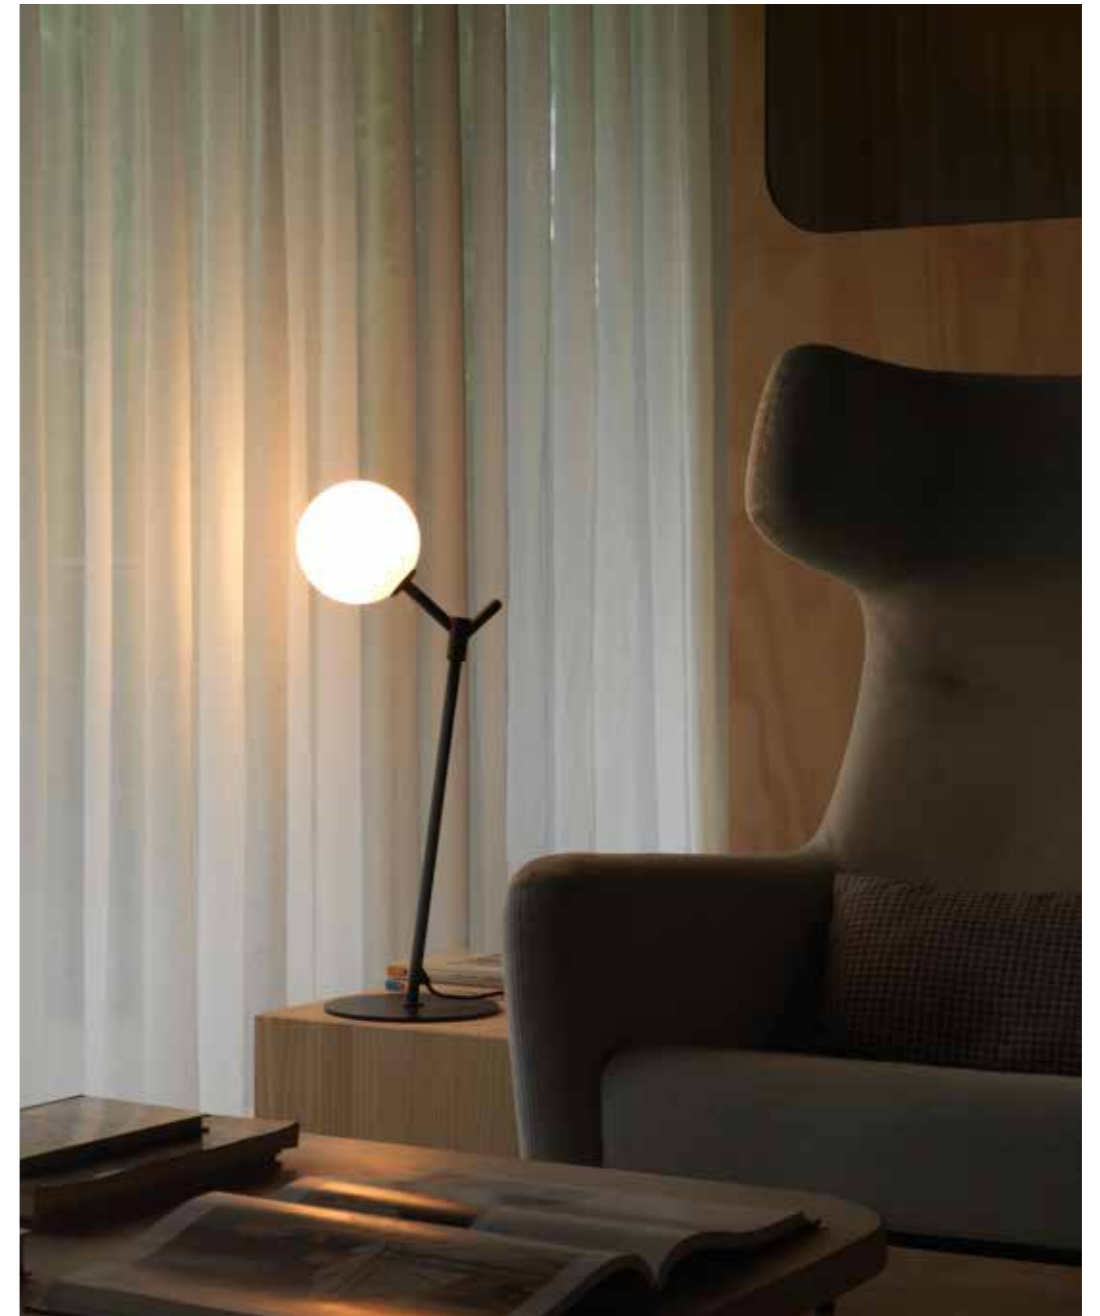

ATOM

LA MEZCLA DE CRISTAL Y METAL SIEMPRE ES UN ACIERTO. MUCHO MÁS EN ESTRUCTURAS SENCILLAS QUE REMARCAN EL CONTRASTE ENTRE LA DELICADEZA Y LA SOLIDEZ QUE TRANSMITEN AMBOS MATERIALES. ATOM ES UN SOBREMESA INSPIRADO EN EL CONCEPTO DEL ÁTOMO COMO UNIDAD MÍNIMA DE MATERIA. SU ESTRUCTURA ES DE METAL QUE SOPORTA UNA TULIPA ESFÉRICA, QUE PUEDES ELEGIR EN CRISTAL OPAL O TRANSPARENTE. SU ELEGANCIA, LIGEREZA Y LA PUREZA DE SU LÍNEA CONVIERTEN A ATOM EN UNA PIEZA ATEMPORAL.

THE MIXTURE OF GLASS AND METAL IS ALWAYS A GOOD OPTION, BUT WHEN WE TALK ABOUT DESIGN SIMPLE STRUCTURES THAT EMPHASIZE THE CONTRAST BETWEEN THE FINENESS AND THE STRENGTH THAT BOTH MATERIALS CAN TRANSMIT. ATOM IS A TABLE LAMP INSPIRED BY THE CONCEPT OF THE ATOM AS THE MINIMUM UNIT OF MATTER. THE ESSENCE OF THE FORM. ITS ELEGANCE, LIGHTNESS AND THE PURITY OF ITS LINE MAKE ATOM A TIMELESS PIECE.

MÁS INFORMACIÓN EN / MORE INFORMATION **PÁG. 98**