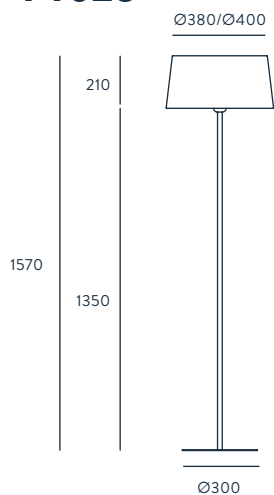

P1026

ACABADOS

METAL
BLANCO MATE
NEGRO MATE

MATERIALES

ACERO

ESPECIFICACIONES (UE)

E27 60W MAX
(NO INCLUIDA)
220-240 V, 50/60 HZ,
IP20, CLASE II

CLASIFICACIÓN ENERGÉTICA

A ++

MODIFICACIONES POSIBLES

PANTALLA IMAGEN 151011/40
PANTALLA NO INCLUIDA

FINISHES

METAL
MATT WHITE
MATT BLACK

MATERIALS

STEEL

SPECIFICATIONS (UE)

E27 60W MAX.
(NOT INCLUDED)
220-240 V, 50/60 HZ,
IP20, CLASS II

ENERGY LABEL

A ++

POSSIBLE MODIFICATIONS

IMAGE REFERENCE SHADE 151011/40
SHADE NOT INCLUDED