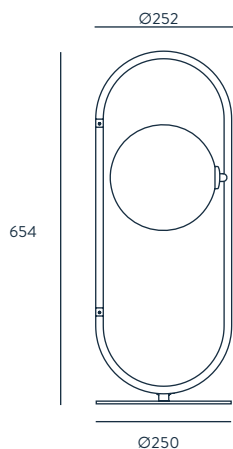

ABBACUS

DESIGNED BY PEPE FORNAS / 2018

S1258

ACABADOS

METAL	CRISTAL (INCLUIDO)
NEGRO MATE	OPAL
ORO MATE	TRANSPARENTE

MATERIALES

ACERO
VIDRIO SOPLADO

ESPECIFICACIONES (UE)

BOMBILLA G9 3W
INCLUIDA
220-240 V, 50/60 HZ,
IP20, CLASE II

CLASIFICACIÓN ENERGÉTICA

A ++

AMBIENTE EN PÁGINA

11

FINISHES

METAL	SHADE TO BE CHOSED
MATT BLACK	OPAL / CLEAR
MATT BRASS	OPAL / CLEAR

MATERIALS

STEEL
BLOWN GLASS

SPECIFICATIONS (UE)

BOMBILLA G9 3W 2700LM
INCLUIDE
220-240 V, 50/60 HZ,
IP20, CLASS II

ENERGY LABEL

A ++

SHOWN AT PAGE

11