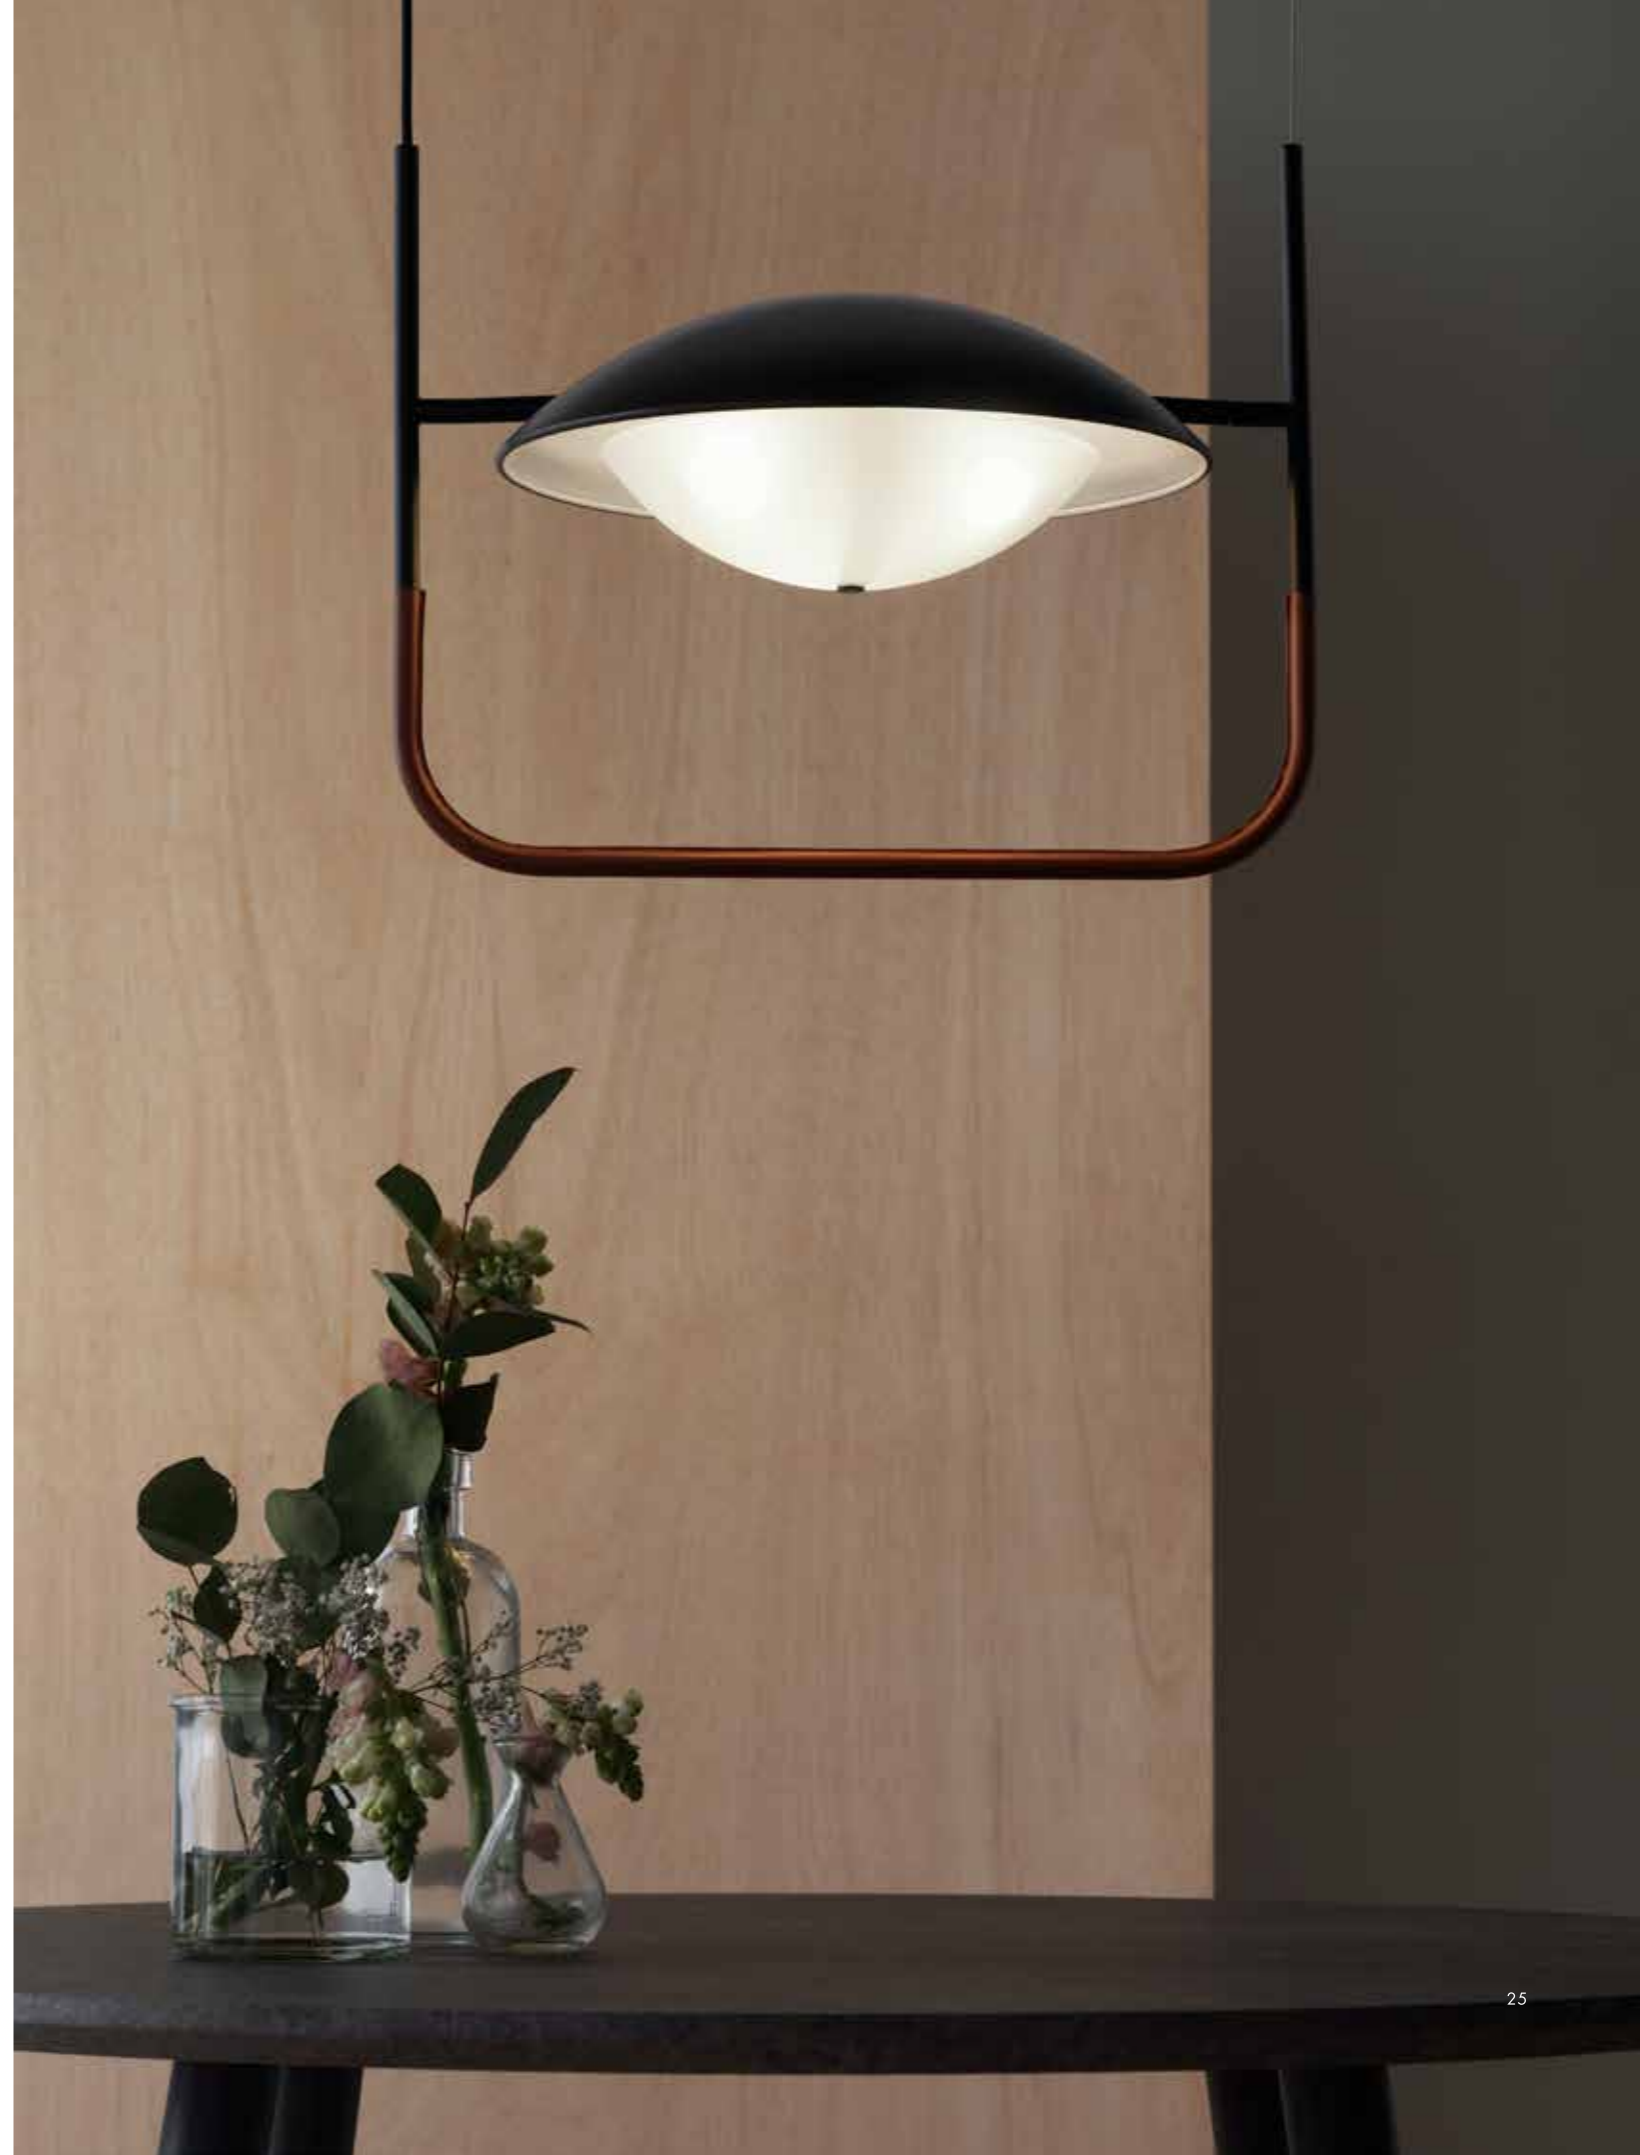

LIKE A LIGHT MOLECULE, THE ATOM PENDANT FALLS SUSPENDED BY ITS STEEL STRUCTURE. ITS DESIGN SEEKS TO REACH THE ESSENTIAL, INSPIRED BY THE CONCEPT OF THE ATOM AS A MINIMUM UNIT OF MATTER EIGHT BULBS ACCOMPANY THE 3 ARMS OF THE PENDANT WITH A FREEDOM OF ROTARY MOVEMENT SO THAT YOU CAN MOVE IN THE DIRECTION OF LIGHT TO YOUR LIKING, YOU CAN COMPLEMENT THIS PENDANT WITH OPAL OR CLEAR GLASS BALLS, AVAILABLE IN BLACK AND BRASS.

MÁS INFORMACIÓN EN / MORE INFORMATION PÁG.162

LUA

CON INSPIRACIÓN EN LAS TRADICIONALES LÁMPARAS DE SOBREMESA TIPO FLEXO, LUA DA UN TOQUE DE ORIGINALIDAD AL SALÓN CON SU PANTALLA EN FORMA DE TRONCO DE CONO. CON SU PIE FUNCIONAL, GRADUABLE EN ALTURA, ES PERFECTO PARA CREAR UN ACOGEDOR RINCÓN DE LECTURA O PROPORCIONAR LUZ AUXILIAR EN LA ZONA DE SOFÁS. O COLÓCALO EN UN RINCÓN INSOSPECHADO: ATRÉVETE A INNOVAR E ILUMINA TU MESITA DE NOCHE CON UN FLEXO XL.

INSPIRED BY THE TRADITIONAL FLEXOR TYPE TABLE LAMPS, LUA ADDS A TOUCH OF ORIGINALITY TO THE LIVING ROOM WITH ITS CONE-SHAPED SHADE. WITH ITS FUNCTIONAL BODY, ADJUSTABLE IN HEIGHT, IT IS PERFECT TO CREATE A COZY READING CORNER OR PROVIDE AUXILIARY LIGHT IN THE SOFA AREA. OR EVEN PLACE IT IN AN UNSUSPECTED CORNER: DARE TO INNOVATE AND LIGHT UP YOUR BEDSIDE TABLE WITH AN XL FLEXOR.

MÁS INFORMACIÓN EN / **MORE INFORMATION PÁG. 237**

BOT

LA LUZ DECORATIVA INDUSTRIAL Y MODERNA SE REÚNE PARA CREAR EL APLIQUE BOT, SU ESTRUCTURA METÁLICA REDONDA Y SU ILUMINACIÓN LED BRINDAN UNA LUZ DECORATIVA, PARA ILUMINAR SU HOGAR.