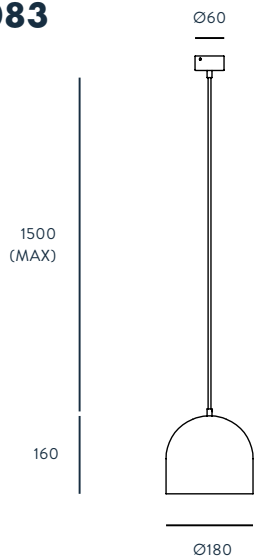

ENERGY LABEL

A ++

ALPHA

DESIGNED BY AC STUDIO / 2019

C1083

ACABADOS

METAL
NEGRO
ORO
CROMO

TULIPA
PALETA COLORES