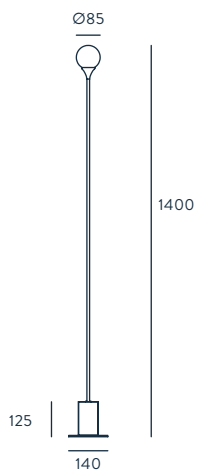

A ++

SHOWN AT PAGE

54

LAN

DESIGNED BY PEPE FORNAS / 2015

P1210

ACABADOS

METAL	MÁRMOL	CRISTAL
ORO MATE	BLANCO	OPAL