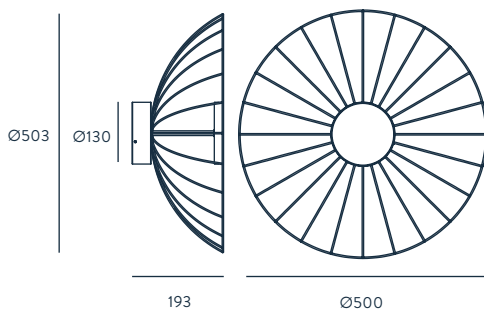

TERO

DESIGNED BY AC STUDIO / 2019

A1177

ACABADOS

ESTRUCTURA ALÁMBRICA LED
NEGRO/BLANCO NEGRO MATE
CROMO/ORO CROMO

MATERIALES

ACERO

ESPECIFICACIONES (UE)

1X9 W LED INTEGRADO
3000K 810 LM
12 V, 50/60Hz,
IP20, CLASE I

IP20 CE RoHS A++

CLASIFICACIÓN ENERGÉTICA

A ++

AMBIENTE EN PAG

08

FINISHES

WIRED STRUCTURE LED
BLACK/WHITE MATT BLACK
CHROME/GOLD CHROME

MATERIALS

STEEL

SPECIFICATIONS (UE)

1X9 W LED INTEGRATED
3000K 810 LM
12 V, 50/60Hz,
IP20, CLASE I

IP20 CE RoHS A++

ENERGY LABEL

A ++

SHOWN AT PAGE

08