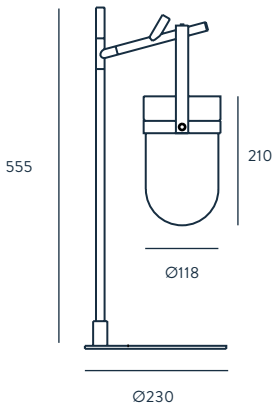

ALMON

DESIGNED BY PEPE FORNAS / 2018

S1264

ACABADOS

METAL
NEGRO MATE
ORO MATE
PIEL MARRÓN

CRISTAL (INCLUIDO)
OPAL

MATERIALES

ACERO
VIDRIO SOPLADO
CUERO

ESPECIFICACIONES (UE)

G9 LED, 3W 2700K 270 LM
INCLUIDA
220-240 V, 50/60 HZ,
IP20, CLASE II

CLASIFICACIÓN ENERGÉTICA

A ++

AMBIENTE EN PÁGINA

38

FINISHES

METAL
MATT BLACK
MATT BRASS
LEATHER BROWN

SHADE (INCLUDED)
OPAL

MATERIALS

STEEL
BLOWN GLASS
LEATHER

SPECIFICATIONS (UE)

G9 LED, 3W 2700K 270 LM
INCLUDED
220-240 V, 50/60 HZ,
IP20, CLASS II

ENERGY LABEL

A ++

SHOWN AT PAGE

38