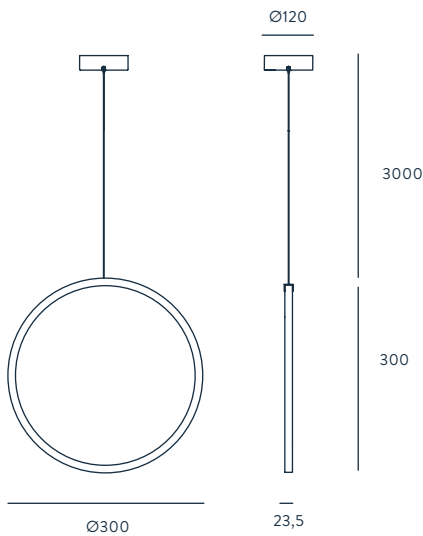

CIRC

DESIGNED BY **PEPE FORNAS** / 2019

C1269/30

ACABADOS

METAL NEGRO MATE CROMO
DIFUSOR BLANCO

MATERIALES

ACERO
ACRÍLICO

ESPECIFICACIONES (UE)

TIRA LED 8W 3000K 720LM
12V, 50/60HZ, IP20, CLASE I
3M CABLE

CLASIFICACIÓN ENERGÉTICA

A ++

FINISHES

METAL MATT BLACK CHROME
DIFUSSER WHITE

MATERIALS

STEEL
ACRYLIC

SPECIFICATIONS (UE)

STRIP LED 8W 3000K 720LM
12V, 50/60HZ, IP20, CLASS I
3M CABLE

ENERGY LABEL

A ++