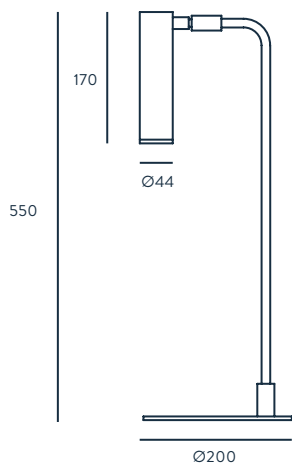

MARU

DESIGNED BY JF SEVILLA / 2015

S1194

ACABADOS

METAL
NEGRO MATE - ORO MATE
NEGRO MATE

MATERIALES

ACERO

ESPECIFICACIONES (UE)

LED COB INTEGRADO
3 W, 2700 K, 270 LM
12 V, 50/60 HZ,
IP20, CLASE II

CLASIFICACIÓN ENERGÉTICA

A ++

FINISHES

METAL
MATT BLACK- MATT BRASS
MATT BLACK

MATERIALS

STEEL

SPECIFICATIONS (UE)

INTEGRATED COB LED
3 W, 2700 K, 270 LM
12 V, 50/60 HZ,
IP20, CLASS II

ENERGY LABEL

A ++