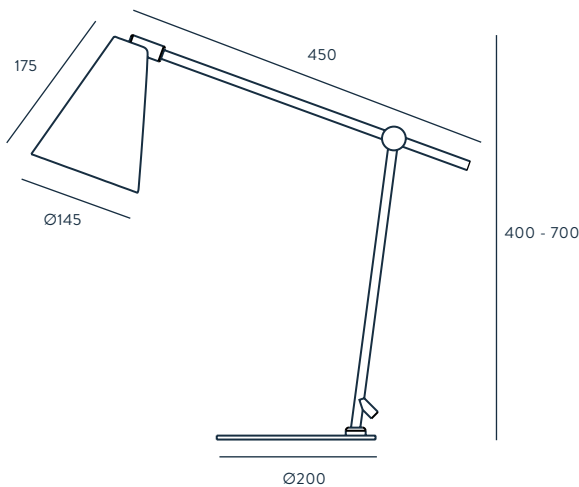

BOA

DESIGNED BY FORNASEVI / 2015

S1193

ACABADOS

METAL
NEGRO MATE

TULIPA
NEGRO
ORO MATE

MATERIALES

ACERO

ESPECIFICACIONES (UE)

E27 60W MAX
(NO INCLUIDA)
220-240V/60 HZ,
IP20, CLASE II

CLASIFICACIÓN ENERGÉTICA

A ++

FINISHES

METAL
MATT BLACK

SHADE
BLACK
MATT BRASS

MATERIALS

STEEL

SPECIFICATIONS (UE)

E27 60W MAX
(NOT INCLUDED)
220-240V/60 HZ,
IP20, CLASS II

ENERGY LABEL

A ++