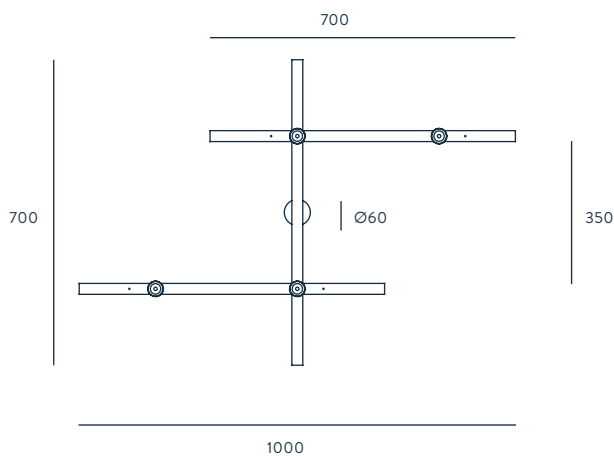

ENERGY LABEL

A ++

SHOWN AT PAGE

10

ABBY

DESIGNED BY AC STUDIO / 2018

A1259

ACABADOS