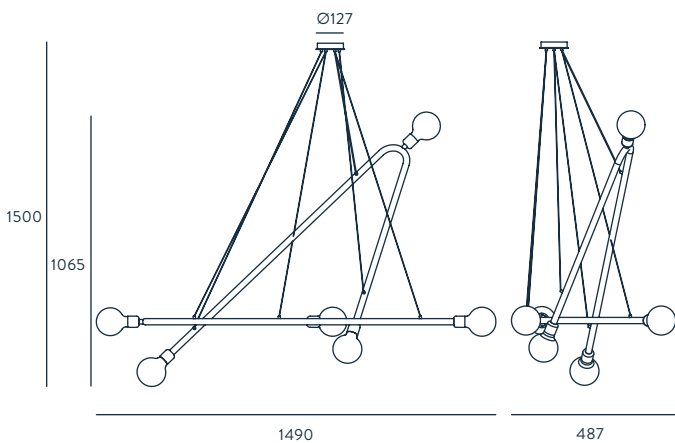

RENDO

DESIGNED BY FORNASEVI / 2014

C1181

ACABADOS

METAL NEGRO MATE
PORTALÁMPARAS ORO MATE

MATERIALES

ACERO

ESPECIFICACIONES (UE)

E27 6 X 60 W MAX
(NO INCLUIDA)
220-240 V, 50/60 HZ,
IP20, CLASE I

BOMBILLA IMAGEN

B020

CLASIFICACIÓN ENERGÉTICA

A ++

AMBIENTE EN PÁGINA

51

FINISHES

METAL MATT BLACK
LAMPHOLDER MATT BRASS

MATERIALS

STEEL

SPECIFICATIONS (UE)

E27 6 X 60 W MAX
(NOT INCLUDED)
220-240 V, 50/60 HZ,
IP20, CLASS I

BULB

B020

ENERGY LABEL

A ++

SHOWN AT PAGE

51