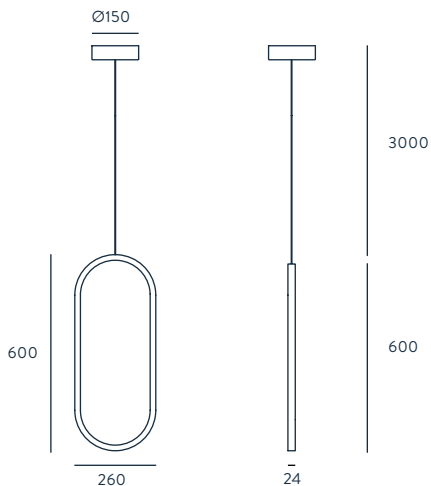

LIA

DESIGNED BY PEPE FORNAS / 2019

C1268