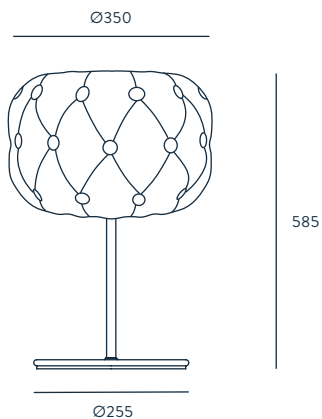

CHATEAU

DESIGNED BY AC STUDIO / 2015

S1205

ACABADOS

METAL
NEGRO MATE

MATERIALES

ACERO

ESPECIFICACIONES (UE)

E27 60W MAX
(NO INCLUIDA)
220-240 V, 50/60 HZ,
IP20, CLASE II

☐ IP20 CE ♻️ ⚡ A++

CLASIFICACIÓN ENERGÉTICA

A ++

MODIFICACIONES POSIBLES

PANTALLA IMAGEN VELVET BEIGE
PANTALLA NO INCLUIDA

AMBIENTE EN PÁGINA

53

FINISHES

METAL
MATT BLACK

MATERIALS

STEEL

SPECIFICATIONS (UE)

E27 60W MAX
(NOT INCLUDED)
220-240 V, 50/60 HZ,
IP20, CLASS II

☐ IP20 CE ♻️ ⚡ A++

ENERGY LABEL

A ++

POSSIBLE MODIFICATIONS

IMAGE REFERENCE SHADE VELVET BEIGE
SHADE NOT INCLUDED

SHOWN AT PAGE

53