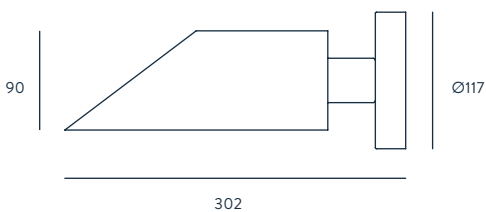

A1122

ACABADOS

METAL	PANTALLA
CROMO	BLANCO BRILLO
CROMO	NEGRO BRILLO

MATERIALES

ACERO

ESPECIFICACIONES (UE)

E27 60W MAX
(NO INCLUIDA)
220 - 240 V, 50/60 HZ,
IP20, CLASE I

IP20

CLASIFICACIÓN ENERGÉTICA

A ++

FINISHES

METAL	SHADE
CHROME	SHINNY WHITE
CHROME	SHINNY BLACK

MATERIALS

STEEL

SPECIFICATIONS (UE)

E27 60W MAX
(NOT INCLUDED)
220 - 240 V, 50/60 HZ,
IP20, CLASS I

IP20

ENERGY LABEL

A ++