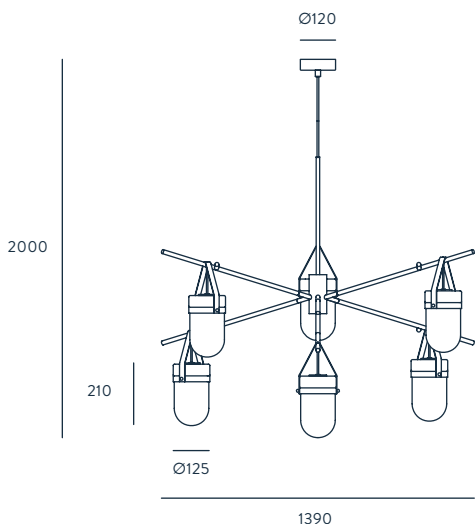

SPECIFICATIONS (UE)

G9 LED 3W 2700K 270 LM
INCLUDED
220-240 V, 50/60 HZ,
IP20, CLASS I

ENERGY LABEL

A ++

ALMON

DESIGNED BY PEPE FORNAS / 2018

C1264/6

ACABADOS