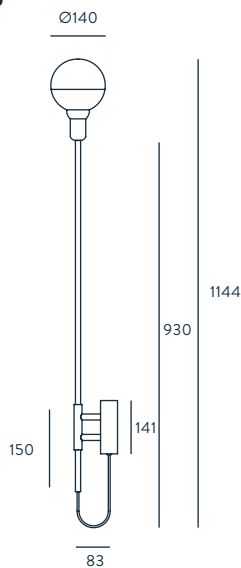

ENERGY LABEL

A ++

BULB FOR A1221:

B033/COB - OPAL
B034/COB - CLEAR

HELMET XL

DESIGNED BY PEPE FORNAS / 2016

A1218

ACABADOS