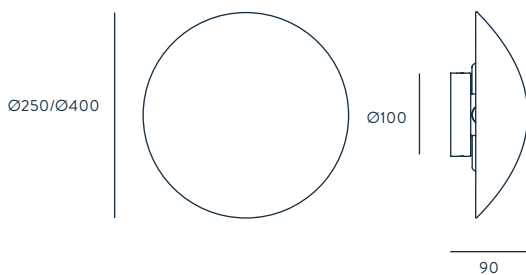

MINIROSS

DESIGNED BY JF SEVILLA / 2015

A1063

ACABADOS

CÚPULA
CROMO
ORO MATE
ORO BRILLO
NEGRO MATE

MATERIALES

ACERO

ESPECIFICACIONES (UE)

G9 3W X 3 (INCLUIDA)
LED 2700K 270LM
220-240 V, 50/60 HZ,
IP20, CLASE I

IP20

CLASIFICACIÓN ENERGÉTICA

A ++

AMBIENTE EN PÁGINA

32

FINISHES

METAL
MATT GOLD
CHROME
SHINNY BRASS
MATT BLACK

MATERIALS

STEEL

SPECIFICATIONS (UE)

G9 3W X 3 (INCLUDED)
LED 2700K 270LM
220-240 V, 50/60 HZ,
IP20, CLASS I

IP20

ENERGY LABEL

A ++

SHOWN AT PAGE

32