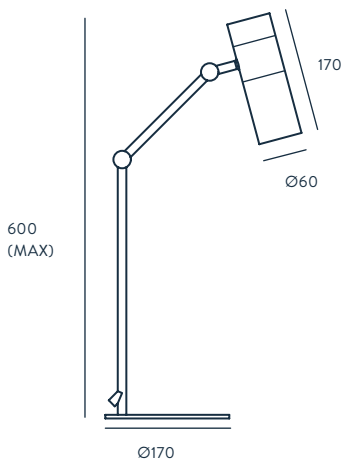

PAGO

DESIGNED BY **PEPE FORNAS** / 2010

S1126

ACABADOS

METAL
BLANCO BRILLO - CROMO
NEGRO BRILLO - ORO BRILLO

MATERIALES

ACERO

ESPECIFICACIONES (UE)

GU10 50 MAX
(NO INCLUIDA)
220-240 V, 50/60 HZ,
IP20, CLASE II

CLASIFICACIÓN ENERGÉTICA

A ++

AMBIENTE EN PÁGINA

47

FINISHES

METAL
WHITE - CHROME
BLACK - GOLD

MATERIALS

STEEL

SPECIFICATIONS (UE)

GU10 50 MAX.
(NOT INCLUDED)
220-240 V, 50/60 HZ,
IP20, CLASS II

ENERGY LABEL

A ++

SHOWN AT PAGE

47