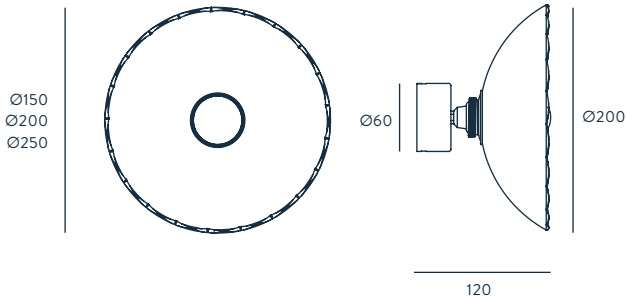

A1176/ A1175/ A1174

ACABADOS

METAL	CRISTAL
ORO	TRANSPARENTE
CROMO	TRANSPARENTE
BLANCO	TRANSPARENTE
NEGRO	TRANSPARENTE

MATERIALES

ACERO
CRISTAL

ESPECIFICACIONES (UE)

BOMBILLA INCLUIDA - B030
2W LED 2700K 180 LM
IP20, CLASE I

IP20

CLASIFICACIÓN ENERGÉTICA

A ++

MEDIDAS

A1176 - Ø250 X 150
A1175 - Ø200 X 120
A1174 - Ø150 X 100

FINISHES

METAL	GLASS
SHINNY GOLD	CLEAR
CHROME	CLEAR
WHITE	CLEAR
BLACK	CLEAR

MATERIALS

STEEL
GLASS

SPECIFICATIONS (UE)

BULB INCLUDED - B030
2W LED 2700K 180 LM
IP20, CLASS I

IP20

ENERGY LABEL

A ++

SIZES

A1176 - Ø250 X 150
A1175 - Ø200 X 120
A1174 - Ø150 X 100