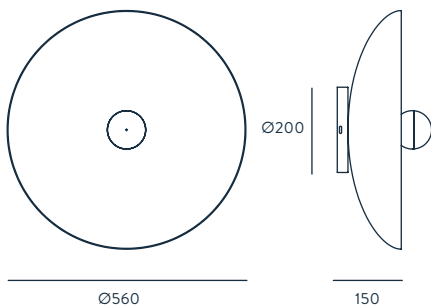

A1100

ACABADOS

METAL
ORO ENVEJECIDO
NEGRO

MATERIALES

ACERO

ESPECIFICACIONES (UE)

E27 60 W MAX
(NO INCLUIDA)
220-240 V, 50/60 HZ,
IP20, CLASE I

IP20

BOMBILLA IMAGEN

B035

CLASIFICACIÓN ENERGÉTICA

A ++

FINISHES

METAL
AGED GOLD
BLACK

MATERIALS

STEEL

SPECIFICATIONS (UE)

E27 60 W MAX
(NOT INCLUDED)
220-240 V, 50/60 HZ,
IP20, CLASS I

IP20

BULB

B035

ENERGY LABEL

A ++