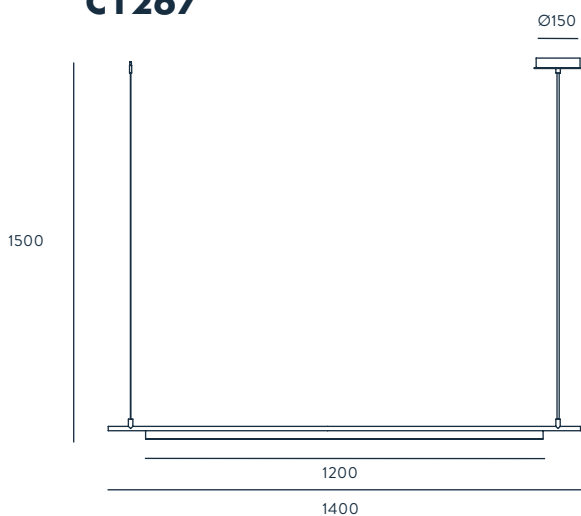

COLN

DESIGNED BY AC STUDIO / 2019

C1267

ACABADOS

METAL NEGRO MATE   **DIFUSOR** BLANCO

MATERIALES

ACERO
ACRÍLICO

ESPECIFICACIONES (UE)

TIRA LED 15W
12V, 50/60HZ, IP20, CLASE I
15 W, 3000K, 1350 LM

↓ IP20 CE E U A++

CLASIFICACIÓN ENERGÉTICA

A ++

AMBIENTE EN PÁGINA

19

FINISHES

METAL MATT BLACK   **DIFUSSER** WHITE

MATERIALS

STEEL
ACRYLIC

SPECIFICATIONS (UE)

STRIP LED 15W
12V, 50/60HZ, IP20, CLASS I
15 W, 3000K, 1350 LM

↓ IP20 CE E U A++

ENERGY LABEL

A ++

SHOWN AT PAGE

19