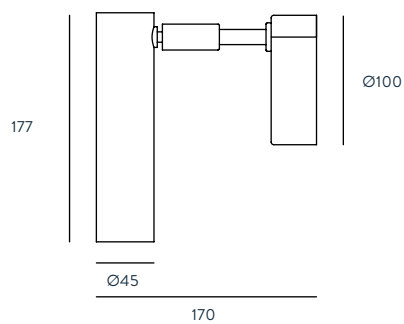

MARU

DESIGNED BY JF SEVILLA / 2015

A1194

ACABADOS

METAL
NEGRO MATE - ORO MATE
NEGRO MATE - NEGRO MATE

MATERIALES

ACERO

ESPECIFICACIONES (UE)

LED CHIP INTEGRADO 3W
2700 K, 270 LM
12 V, 50/60 HZ,
IP20, CLASE I

CLASIFICACIÓN ENERGÉTICA

A ++

AMBIENTE EN PÁGINA

52

FINISHES

METAL
MATT BLACK - MATT BRASS
MATT BLACK - MATT BLACK

MATERIALS

STEEL

SPECIFICATIONS (UE)

LED CHIP INTEGRATED 3W
2700 K, 270 LM
12 V, 50/60 HZ,
IP20, CLASS I

ENERGY LABEL

A ++

SHOWN AT PAGE

52