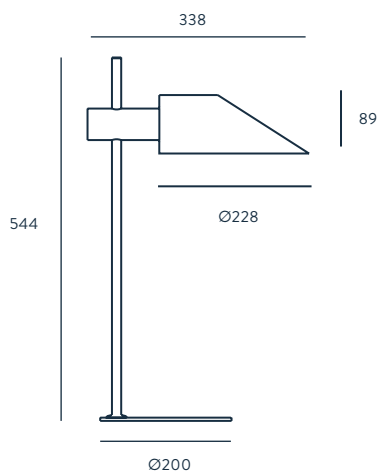

COHEN

DESIGNED BY JANA CHANG / 2010

S1122

ACABADOS

METAL
CROMO
CROMO

PANTALLA
NEGRO BRILLO
BLANCO BRILLO

MATERIALES

ACERO

ESPECIFICACIONES (UE)

E27 60W MAX.
(NO INCLUIDA)
220-240 V, 50/60 HZ,
IP20, CLASE II

IP20 CE RoHS A++

CLASIFICACIÓN ENERGÉTICA

A ++

FINISHES

METAL
CHROME
CHROME

SHADE
SHINNY BLACK
SHINNY WHITE

MATERIALS

STEEL

SPECIFICATIONS (UE)

E27 60W MAX.
(NOT INCLUDED)
220-240 V, 50/60 HZ,
IP20, CLASS II

IP20 CE RoHS A++

ENERGY LABEL

A ++