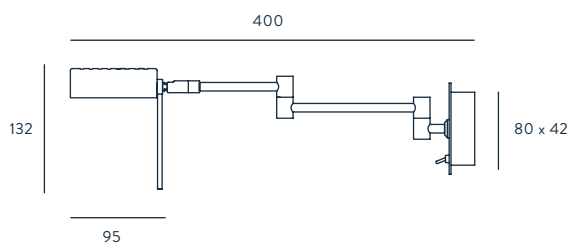

LENG

DESIGNED BY AC STUDIO / 2010

A1087

ACABADOS

METAL
CROMO

MATERIALES

ACERO

ESPECIFICACIONES (UE)

BOMBILLA G9 33W MAX
(INCLUIDA)
220-240 V, 50/60 HZ,
IP20, CLASE I

CLASIFICACIÓN ENERGÉTICA

B ++

FINISHES

METAL
CHROME

MATERIALS

STEEL

SPECIFICATIONS (UE)

BOMBILLA G9 33W MAX
(INCLUDED)
220-240 V, 50/60 HZ,
IP20, CLASS I

ENERGY LABEL

B ++