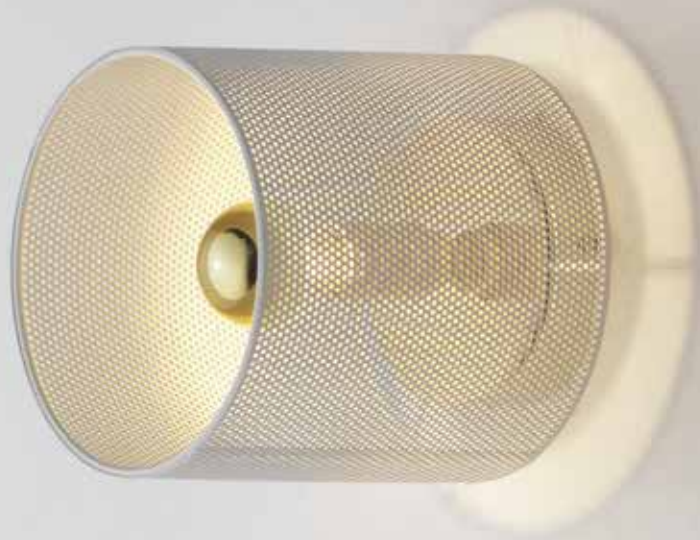

FER

DESIGNED BY **FORNASEVI / 2018**