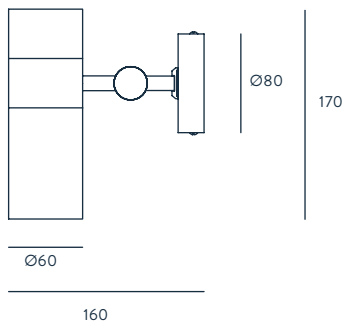

A1126

ACABADOS

METAL
BLANCO BRILLO - CROMO
NEGRO BRILLO - ORO BRILLO
NEGRO BRILLO - CROMO

MATERIALES

ACERO

ESPECIFICACIONES (UE)

GU10 50W MAX
(NO INCLUIDA)
220-240 V, 50/60 HZ,
IP20, CLASE I

CLASIFICACIÓN ENERGÉTICA

A ++

AMBIENTE EN PÁGINA

21

FINISHES

METAL
WHITE - CHROME
BLACK - GOLD
BLACK - CHROME

MATERIALS

STEEL

SPECIFICATIONS (UE)

GU10 50W MAX.
(NOT INCLUDED)
220-240 V, 50/60 HZ,
IP20, CLASS I

ENERGY LABEL

A ++

SHOWN AT PAGE

21