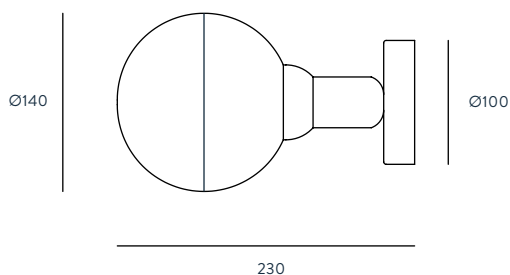

HELMET

DESIGNED BY **PEPE FORNAS** / 2016

A1221

ACABADOS

METAL
ORO BRILLO
CROMO
NEGRO MATE

MATERIALES

ACERO
VIDRIO SOPLADO

ESPECIFICACIONES (UE)

BOMBILLA E27
2700K 270LM
(NO INCLUIDA)
220-240 V, 50/60 HZ,
IP20, CLASE I

IP20

CLASIFICACIÓN ENERGÉTICA

A ++

BOMBILLA PARA A1221:

B033/COB - OPAL
B034/COB - TRANSPARENTE

FINISHES

METAL
MATT BLACK
SHINNY GOLD
CHROME

MATERIALS

STEEL
BLOWN GLASS

SPECIFICATIONS (UE)

BULB E27
2700K 270LM
(NOT INCLUDED)
220-240 V, 50/60 HZ,
IP20, CLASE I

IP20

ENERGY LABEL

A ++

BULB FOR A1221:

B033/COB - OPAL
B034/COB - CLEAR