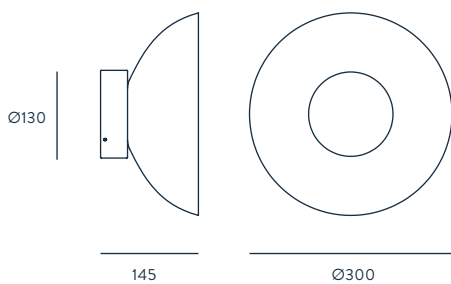

GLASSY

DESIGNED BY AC STUDIO / 2019

A1178

ACABADOS

METAL
NEGRO MATE
CROMO

VIDRIO
RECICLADO
RECICLADO

MATERIALES

ACERO
VIDRIO RECICLADO

ESPECIFICACIONES (UE)

1 X 9W LED INTEGRADO
12 V, 50/60 HZ,
3000K, 810 LM,
IP20, CLASE I

IP20

CLASIFICACIÓN ENERGÉTICA

A ++

FINISHES

METAL
MATT BLACK
CHROME

GLASS
RECYCLED
RECYCLED

MATERIALS

STEEL
RECYCLED GLASS

SPECIFICATIONS (UE)

1 X 9W LED INTEGRATED
12 V, 50/60 HZ,
3000K, 810 LM,
IP20, CLASS I

IP20

ENERGY LABEL

A ++