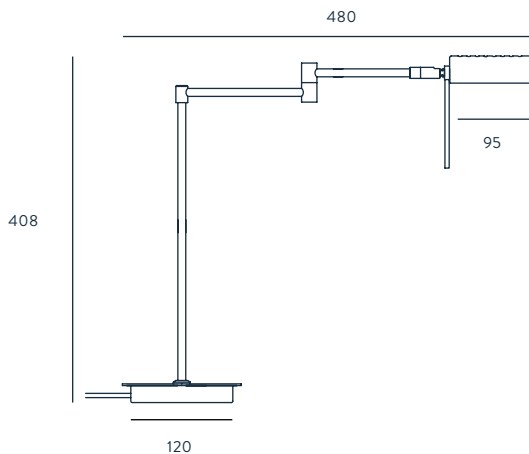

LENG

DESIGNED BY **AC STUDIO / 2010**

S1087

ACABADOS

METAL
CROMO
ORO MATE

MATERIALES

ACERO

ESPECIFICACIONES (UE)

BOMBILLA G9 33W MAX
(INCLUIDA)
220-240 V, 50/60 HZ,
IP20, CLASE II

CLASIFICACIÓN ENERGÉTICA

B ++

FINISHES

METAL
CHROME
MATT BRASS

MATERIALS

STEEL

SPECIFICATIONS (UE)

BOMBILLA G9 33W MAX
(INCLUIDA)
220-240 V, 50/60 HZ,
IP20, CLASS II

ENERGY LABEL

B ++