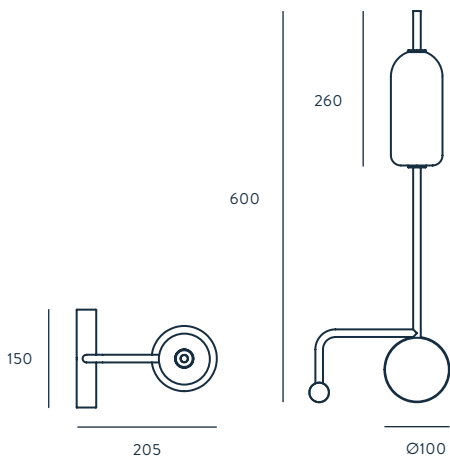

FUNN

DESIGNED BY AC STUDIO / 2018

S1104

ACABADOS

METAL	MÁRMOL	PANTALLA
NEGRO MATE	BLANCO	OPAL
BRONCE	MARRÓN	OPAL
ORO	VERDE	OPAL

MATERIALES

ACERO
MÁRMOL
VIDRIO SOPLADO

ESPECIFICACIONES (UE)

BOMBILLA G9 LED (INCLUIDA)
5W, 3000 K, 450 LM
220-240 V, 50/60 HZ,
IP20, CLASE II

CLASIFICACIÓN ENERGÉTICA

A ++

AMBIENTE EN PÁGINA

45

FINISHES

METAL	MARBLE	GLASS
MATT BLACK	WHITE	OPAL
BRONZE	BROWN	OPAL
GOLD	GREEN	OPAL

MATERIALS

STEEL
MARBLE
BLOWN GLASS

SPECIFICATIONS (UE)

BULB G9 LED (INCLUDED)
5 W, 3000 K, 450 LM
220-240 V, 50/60 HZ,
IP20, CLASE II

ENERGY LABEL

A ++

SHOWN AT PAGE

45