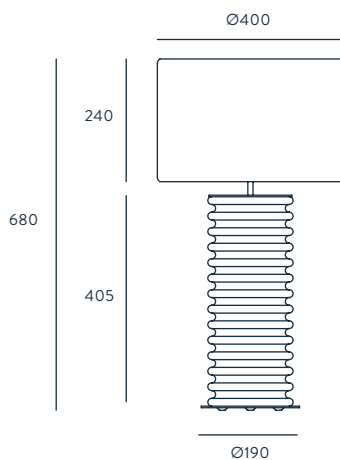

NAC113

ACABADOS

METAL	CERÁMICA
ORO BRILLO	AMARILLO
CROMO	

MATERIALES

ACERO
CERÁMICA

ESPECIFICACIONES (UE)

E27 60W MAX (NO INCLUIDA)
220-240 V, 50/60 HZ, IP20, CLASE II

CLASIFICACIÓN ENERGÉTICA

A ++

MODIFICACIONES POSIBLES

POSIBILIDAD DE FABRICAR EN MÁS
COLORES DE LA CARTA EN PAG 149.
PARA OTROS ACABADOS CONSULTAR
PANTALLA IMAGEN VCROR/41
PANTALLA NO INCLUIDA

FINISHES

METAL	CERAMIC
SHINNY GOLD	MOSTAZA
CHROME	

MATERIALS

STEEL
CERAMIC

SPECIFICATIONS (UE)

E27 60W MAX. (NOT INCLUDED)
220-240 V, 50/60 HZ, IP20, CLASS II

ENERGY LABEL

A ++

POSSIBLE MODIFICATIONS

POSSIBILITY OF MANUFACTURING IN
MORE COLORS CHECK ON COLOR
PALETTE ON PAGE 150.
FOR OTHER COLORS ASK US
IMAGE REFERENCE SHADE VCROR/41
SHADE NOT INCLUDED