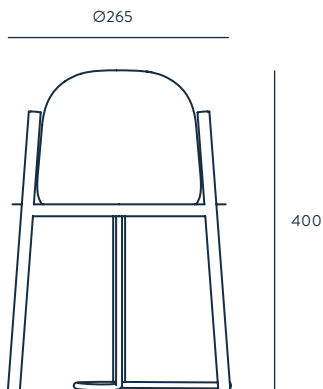

POUF

DESIGNED BY PEPE FORNAS / 2019

S1278

ACABADOS

METAL   **TULIPA**
NEGRO MATE   BLANCO MATE

MATERIALES

ACERO

ESPECIFICACIONES (UE)

E 27 MAX 60W NO INCLUIDA
220-240 V, 50/60 HZ,
IP20, CLASE II

CLASIFICACIÓN ENERGÉTICA

A ++

MODIFICACIONES POSIBLES

CAMBIO COLOR
TULIPA - SOBRECOSTE

FINISHES

METAL   **SHADE**
MATT BLACK   MATT WHITE

MATERIALS

STEEL

SPECIFICATIONS (UE)

E 27 MAX 60W NOT INCLUDED
220-240 V, 50/60 HZ,
IP20, CLASS II

ENERGY LABEL

A ++

POSSIBLE MODIFICATIONS

COLOR PALETTE FOR
COLOR CHANGE (SHADE ONLY) EXTRA COST