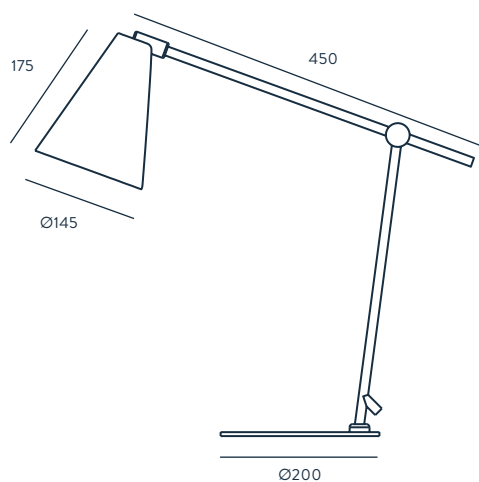

S1147

ACABADOS

METAL
CROMO

MATERIALES

ACERO

ESPECIFICACIONES (UE)

E27 60 W MAX
(NO INCLUIDA)
220-240 V, 50/60 HZ,
IP20, CLASE II

400 - 700

CLASIFICACIÓN ENERGÉTICA

A ++

MODIFICACIONES POSIBLES

PANTALLA COLORES :
ROJO, BLANCO Y NEGRO

TULIPA INCLUIDA

FINISHES

METAL
CHROME

MATERIALS

STEEL

SPECIFICATIONS (UE)

E27 60 W MAX
(NOT INCLUDED)
220-240 V, 50/60 HZ,
IP20, CLASS II

ENERGY LABEL

A ++

MODIFICACIONES POSIBLES

COLOR SHADE:
RED, WHITE AND BLACK

SHADE INCLUDED