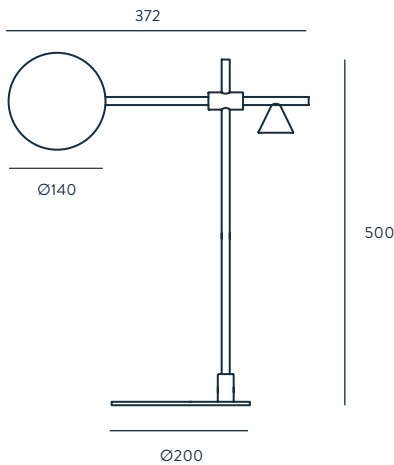

CRANE

DESIGNED BY JF SEVILLA / 2017

S1241

ACABADOS

METAL
NEGRO MATE
ORO MATE

TULIPA
CRISTAL OPAL

MATERIALES

ACERO
VIDRIO SOPLADO

ESPECIFICACIONES (UE)

G9 3 W 2700K
(INCLUIDA)
220-240 V, 50/60 HZ,
IP20, CLASE II

CLASIFICACIÓN ENERGÉTICA

A ++

FINISHES

METAL
MATT BLACK
MATT BRASS

SHADE
OPAL GLASS

MATERIALS

STEEL
BLOWN GLASS

SPECIFICATIONS (UE)

G9 3 W 2700K
(INCLUDED)
220-240 V, 50/60 HZ,
IP20, CLASS II

ENERGY LABEL

A ++