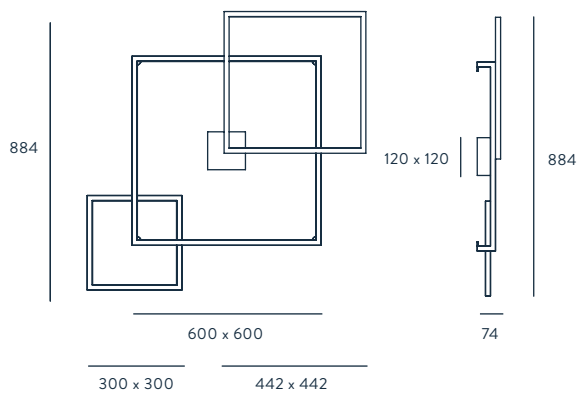

A1266

ACABADOS

METAL
NEGRO MATE
CROMO

MATERIALES

ACERO

ESPECIFICACIONES (UE)

1 X 48W TIRA DE LED INTEGRADA
12V, 50/60HZ,
3000K, 4320LM,
IP20, CLASE I

IP20

CLASIFICACIÓN ENERGÉTICA

A ++

FINISHES

METAL
MATT BLACK
CHROME

MATERIALS

STEEL

SPECIFICATIONS (UE)

1 X 48W LED STRIP INTEGRATED
12V, 50/60HZ,
3000K, 4320LM,
IP20, CLASE I

IP20

ENERGY LABEL

A ++