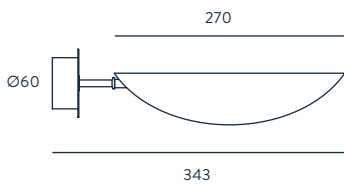

FICUS

DESIGNED BY JF SEVILLA / 2017

A1243

ACABADOS

METAL
ORO MATE
NEGRO MATE

TULIPA
NEGRO MATE
NEGRO MATE

MATERIALES

ACERO

ESPECIFICACIONES (UE)

G9 3 W 3000K
(INCLUIDA)
220-240 V, 50/60 HZ,
IP20, CLASE I

CLASIFICACIÓN ENERGÉTICA

A ++

AMBIENTE EN PÁGINA

46

FINISHES

METAL
MATT BRASS
MATT BLACK

SHADE
MATT BLACK
MATT BLACK

MATERIALS

STEEL

SPECIFICATIONS (UE)

G9 3W M 3000K
(INCLUDED)
220-240 V, 50/60 HZ,
IP20, CLASS I

ENERGY LABEL

A ++

SHOWN AT PAGE

46