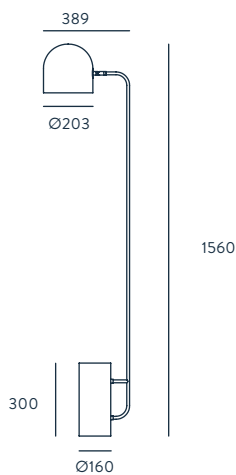

POSSIBLE MODIFICATIONS

IMAGE REFERENCE ACCESSORY 1223
IMAGE REFERENCE BULB B038
BOTH NOT INCLUDED
MORE OPTIONS ON PAG ACCESSORY 307

LUCA

DESIGNED BY AC STUDIO / 2017

P1237

ACABADOS

METAL **MÁRMOL**
NEGRO BRILLO BLANCO