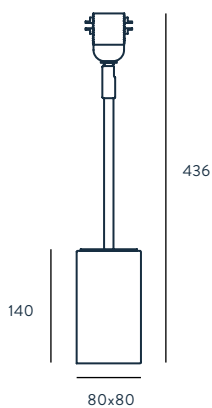

SUN LIGHT

DESIGNED BY FORNASEVI / 2015

S1208

ACABADOS

METAL
NEGRO MATE
ORO BRILLO

MÁRMOL
NEGRO
BLANCO

MATERIALES

ACERO / MÁRMOL

ESPECIFICACIONES (UE)

E27 60W MAX
(NO INCLUIDA)
220-240 V, 50/60 HZ,
IP20, CLASE II

CLASIFICACIÓN ENERGÉTICA

A ++

MODIFICACIONES POSIBLES

ACCESORIOS DISPONIBLES EN TARIFA
ACCESORIO / BOMBILLA FOTO
(NO INCLUIDOS)
1096 DISCO DE ALABASTRO
ACCESORIO NO INCLUIDO

FINISHES

METAL
MATT BLACK
SHINNY GOLD

MARBLE
BLACK
WHITE

MATERIALS

STEEL / MARBLE

SPECIFICATIONS (UE)

E27 60W MAX
(NOT INCLUDED)
220-240 V, 50/60 HZ,
IP20, CLASS II

ENERGY LABEL

A ++

MODIFICACIONES POSIBLES

ACCESSORIES AVAILABLE ARE IN PRICE LIST
ACCESSORY / BULB IMAGE:
1096 ALABASTER DISC
ACCESSORY NOT INCLUDED