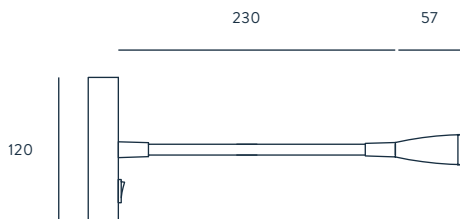

A1110

ACABADOS

METAL
CROMO

MATERIALES

ACERO

ESPECIFICACIONES (UE)

LED 3W 3000K 270LM
INCLUIDA
12V, 50/60 HZ,
IP20, CLASE I

IP20

CLASIFICACIÓN ENERGÉTICA

A ++

FINISHES

METAL
CHROME

MATERIALS

STEEL

SPECIFICATIONS (UE)

LED 3W 3000K 270LM
INCLUDED
12V, 50/60 HZ,
IP20, CLASS I

IP20

ENERGY LABEL

A ++