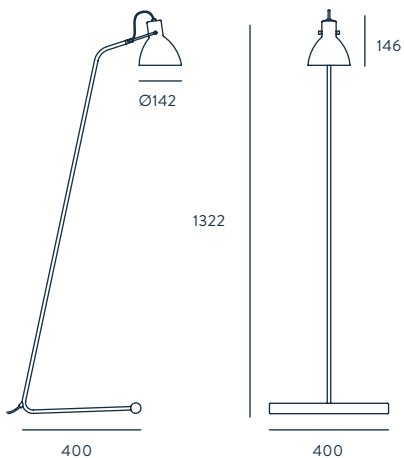

CHIP LED INTEGRATED 5W
3000K 450 LM.
12 V, 50/60 HZ,
IP20, CLASS II

ENERGY LABEL

A ++

AITO

DESIGNED BY PEPE FORNAS / 2019

P1270

ACABADOS
NEGRO MATE
MADERA NOGAL

MATERIALES
ACERO
NOGAL