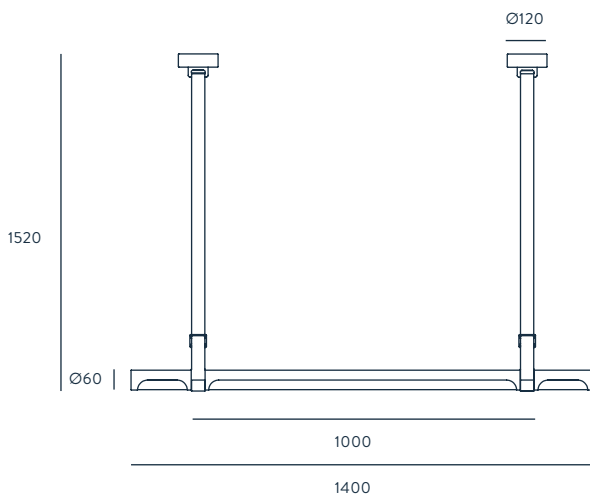

TINNO

DESIGNED BY AC STUDIO / 2018

C1253

ACABADOS

METAL
NEGRO MATE

CINTA TEXTIL
MARRON

MATERIALES

ACERO
CINTA TEXTIL

ESPECIFICACIONES (UE)

LED INTEGRADO
30 W, 3000 K,
12 V, 50/60 HZ, IP20, CLASE I

CLASIFICACIÓN ENERGÉTICA

A ++

AMBIENTE EN PÁGINA

34

FINISHES

METAL
MATT BLACK

TEXTIL RIBBON
BROWN

MATERIALS

STEEL
TEXTIL RIBBON

SPECIFICATIONS (UE)

INTEGRATED LED
30 W, 3000 K,
12 V, 50/60 HZ, IP20, CLASS I

ENERGY LABEL

A ++

SHOWN AT PAGE

34