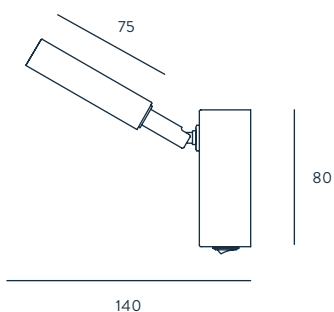

SQUARE

DESIGNED BY JANA CHANG / 2012

A1133

ACABADOS

METAL
CROMO

MATERIALES

ACERO

ESPECIFICACIONES (UE)

LED CHIP INTEGRADO
5 W, 2700 K, 450 LM
24 V, 50/60 HZ,
IP20, CLASE I

CLASIFICACIÓN ENERGÉTICA

A ++

FINISHES

METAL
CHROME

MATERIALS

STEEL

SPECIFICATIONS (UE)

INTEGRATED CHIP LED
5 W, 2700 K, 450 LM
24 V, 50/60 HZ,
IP20, CLASS I

ENERGY LABEL

A ++