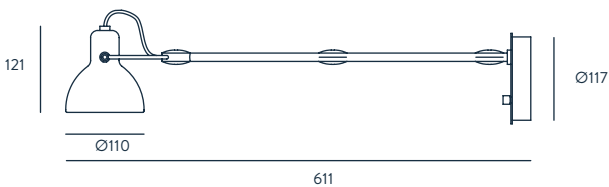

ENERGY LABEL

A ++

LAITO

DESIGNED BY JF SEVILLA / 2017

A1231

ACABADOS

METAL
BLANCO MATE
ORO MATE

MATERIALES