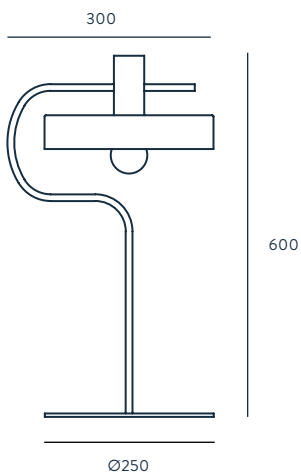

E14 40 W MAX.
(NOT INCLUDED)
220-240 V, 50/60 HZ,
IP20, CLASE II

ENERGY LABEL

A ++

ALOA

DESIGNED BY FORNASEVI / 2017

S1227

ACABADOS

METAL
NEGRO MATE