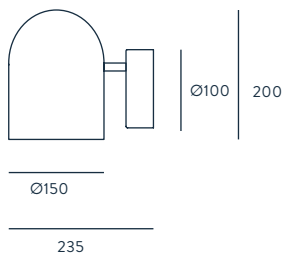

A1237

ACABADOS

METAL
NEGRO

MATERIALES

ACERO

ESPECIFICACIONES (UE)

E27 60W MAX
(NO INCLUIDA)
220-240 V, 50/60 HZ,
IP20, CLASE I

CLASIFICACIÓN ENERGÉTICA

A ++

FINISHES

METAL
BLACK

MATERIALS

STEEL

SPECIFICATIONS (UE)

E27 60 W MAX.
(NOT INCLUDED)
220-240 V, 50/60 HZ,
IP20, CLASS I

ENERGY LABEL

A ++