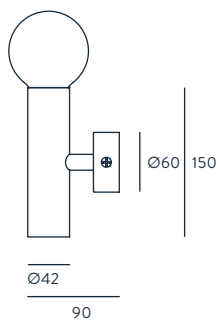

B040

SIZE:

1000 MM
2000 MM

LESS

DESIGNED BY J F SEVILLA / 2014

A1171

ACABADOS

METAL
ORO MATE
CROMO
NEGRO MATE