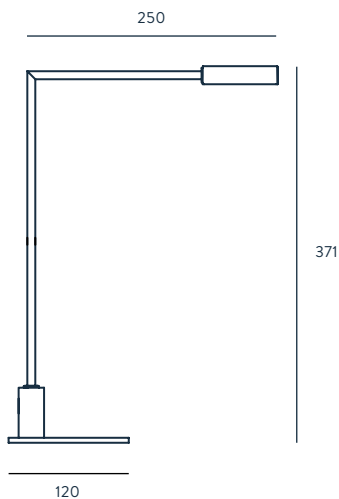

E27 60 W MAX
(NOT INCLUDED)
220-240 V, 50/60 HZ,
IP20, CLASE II

ENERGY LABEL

A ++

SHOWN AT PAGE

71

SQUARE

DESIGNED BY JANA CHANG / 2012

S1133