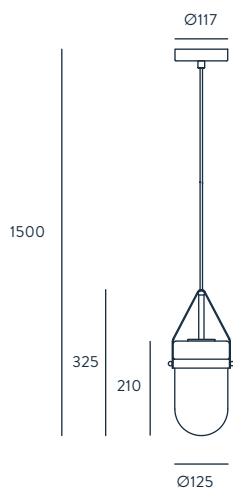

C1264

ACABADOS

METAL	CRISTAL (INCLUIDO)
NEGRO MATE	OPAL
PIEL MARRÓN	
ORO MATE	

MATERIALES

ACERO
VIDRIO SOPLADO
CUERO

ESPECIFICACIONES (UE)

G9 LED 3W 2700K 270 LM
INCLUIDA
220-240 V, 50/60 HZ,
IP20, CLASE I

CLASIFICACIÓN ENERGÉTICA

A ++

FINISHES

METAL	SHADE (INCLUDED)
MATT BLACK	OPAL
MATT BRASS	
BROWN LEATHER	

MATERIALS

STEEL
BLOWN GLASS
LEATHER

SPECIFICATIONS (UE)

G9 LED 3W 2700K 270 LM
INCLUDED
220-240 V, 50/60 HZ,
IP20, CLASS I

ENERGY LABEL

A ++