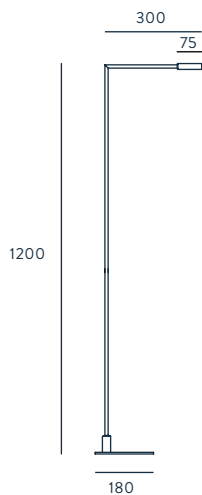

SQUARE

DESIGNED BY JANA CHANG / 2012

P1133

ACABADOS

METAL
CROMO
NEGRO
NIQUEL

MATERIALES

ACERO

ESPECIFICACIONES (UE)

LED CHIP INTEGRADO
2700 K, 270 LM
5 W, 50/60 HZ, IP20, CLASE II

CLASIFICACIÓN ENERGÉTICA

A ++

FINISHES

METAL
CHROME
MATT BLACK
NICKEL

MATERIALS

STEEL

SPECIFICATIONS (UE)

INTEGRATED CHIP LED
2700 K, 270 LM
5 W, 50/60 HZ, IP20, CLASS II

ENERGY LABEL

A ++