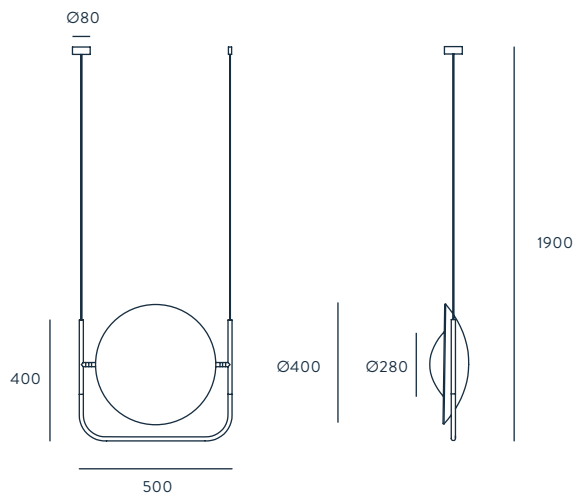

G9 LED 6 X 3W 2700K 270 LM
INCLUDED
220-240 V, 50/60 HZ,
IP20, CLASS I

ENERGY LABEL

A ++

SHOWN AT PAGE

23

WONG

DESIGNED BY PEPE FORNAS / 2018

C1263