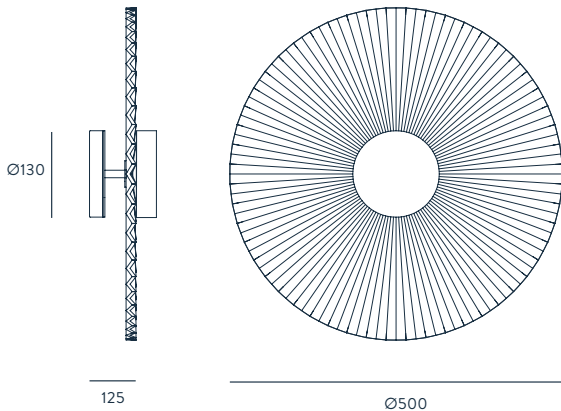

OSION

DESIGNED BY PEPE FORNAS / 2019

A1132 / 50

ACABADOS

METAL	RESINA
NEGRO MATE	BLANCA
CROMO	BLANCA

MATERIALES

ACERO
RESINA

ESPECIFICACIONES (UE)

1 X 9W LED INTEGRADO
12 V, 50/60 HZ,
3000K, 810 LM,
IP20, CLASE I

IP20

CLASIFICACIÓN ENERGÉTICA

A ++

MODIFICACIONES POSIBLES

PARA MODIFICACIONES DE
COLORES DEL DISCO CONSULTAR

FINISHES

METAL	RESIN
MATT BLACK	WHITE
CHROME	WHITE

MATERIALS

STEEL
RESIN

SPECIFICATIONS (UE)

1 X 9W LED INTEGRATED
12 V, 50/60 HZ,
3000K, 810 LM,
IP20, CLASS I

IP20

ENERGY LABEL

A ++

POSSIBLE MODIFICATIONS

COLOR RESIN CAN BE CHANGED,
ASK US