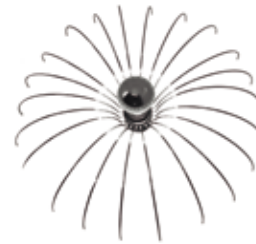

DIMENSIONS (X)

5 CM
10 CM
15 CM
20 CM
25 CM

1223

MATERIAL
GLASS
FINISH
PINK
TURQUOISE
DARK BLUE
AMBER
BROWN
SIZES
Ø250

1163

MATERIAL
METAL WIRE
FINISH
GOLD
CHROME
MATT BLACK
MATT WHITE
SIZES
Ø300
Ø520

1132

MATERIAL
RESIN
FINISH
WHITE
BLACK
COLOR,
CONSULT US
SIZES
Ø 500