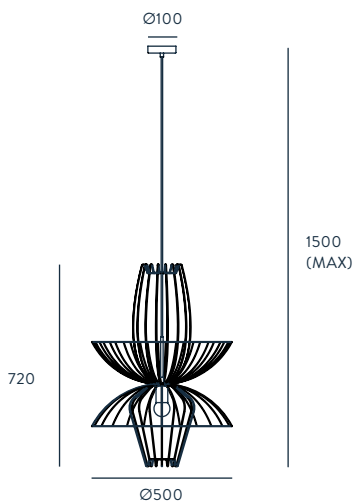

ELLEN

DESIGNED BY AC STUDIO / 2014

C1048

ACABADOS

METAL
NEGRO
BLANCO
ORO BRILLO
CROMO

MATERIALES

ACERO

ESPECIFICACIONES (UE)

E27 60W MAX
(NO INCLUIDA)
220-240 V, 50/60 HZ,
IP20, CLASE I

BOMBILLA IMAGEN

B019

CLASIFICACIÓN ENERGÉTICA

A ++

FINISHES

METAL
WHITE
BLACK
SHINNY GOLD
CHROME

MATERIALS

STEEL

SPECIFICATIONS (UE)

E27 60W MAX
(NOT INCLUDED)
220-240 V, 50/60 HZ,
IP20, CLASS I

BULB

B019

ENERGY LABEL

A ++