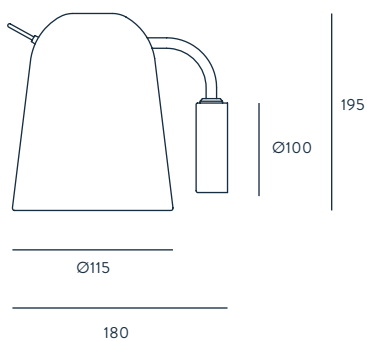

A1207

ACABADOS

METAL
NEGRO MATE
BLANCO MATE

MATERIALES

ACERO

ESPECIFICACIONES (UE)

E14 40 W MAX
(NO INCLUIDA)
220 - 240 V, 50/60 HZ,
IP20, CLASE I

CLASIFICACIÓN ENERGÉTICA

A ++

FINISHES

METAL
MATT BLACK
MATT WHITE

MATERIALS

STEEL

SPECIFICATIONS (UE)

E14 40 W MAX
(NOT INCLUDED)
220 - 240 V, 50/60 HZ,
IP20, CLASS I

ENERGY LABEL

A ++