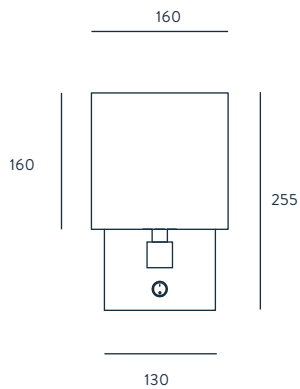

BRUCE

DESIGNED BY THOMAS WEI / 2009

A1167

ACABADOS

METAL CROMO   **TEXTIL** BLANCO

MATERIALES

ACERO
TEXTIL

ESPECIFICACIONES (UE)

E27 60 W MAX
(NO INCLUIDA)
220-240 V, 50/60 HZ,
IP20, CLASE I

IP20

CLASIFICACIÓN ENERGÉTICA

A ++

FINISHES

METAL CHROME   **FABRIC** WHITE

MATERIALS

STEEL
FABRIC

SPECIFICATIONS (UE)

E27 60 W MAX
(NOT INCLUDED)
220-240 V, 50/60 HZ,
IP20, CLASS I

IP20

ENERGY LABEL

A ++