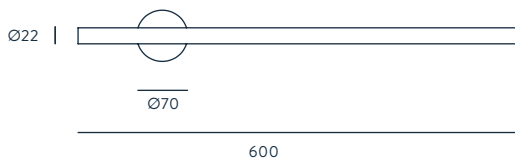

CLOCK

DESIGNED BY AC STUDIO / 2019

A1273

ACABADOS

METAL
NEGRO MATE

MATERIALES

ACERO

ESPECIFICACIONES (UE)

1 X 12W TIRA DE LED INTEGRADA
12V, 50/60HZ,
3000K, 1080LM,
IP20, CLASE I

CLASIFICACIÓN ENERGÉTICA

A ++

FINISHES

METAL
MATT BLACK

MATERIALS

STEEL

SPECIFICATIONS (UE)

1 X 12W LED STRIP INTEGRATED
12V, 50/60HZ,
3000K, 1080LM,
IP20, CLASS I

ENERGY LABEL

A ++