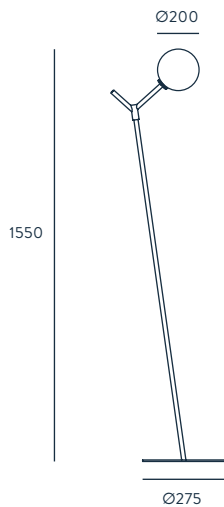

ENERGY LABEL

A ++

SHADE INCLUDED

ATOM

DESIGNED BY AC STUDIO / 2016

P1214

ACABADOS

METAL	CRISTAL (INCLUIDO)
NEGRO MATE	OPAL / TRANSPARENTE
ORO MATE	OPAL / TRANSPARENTE