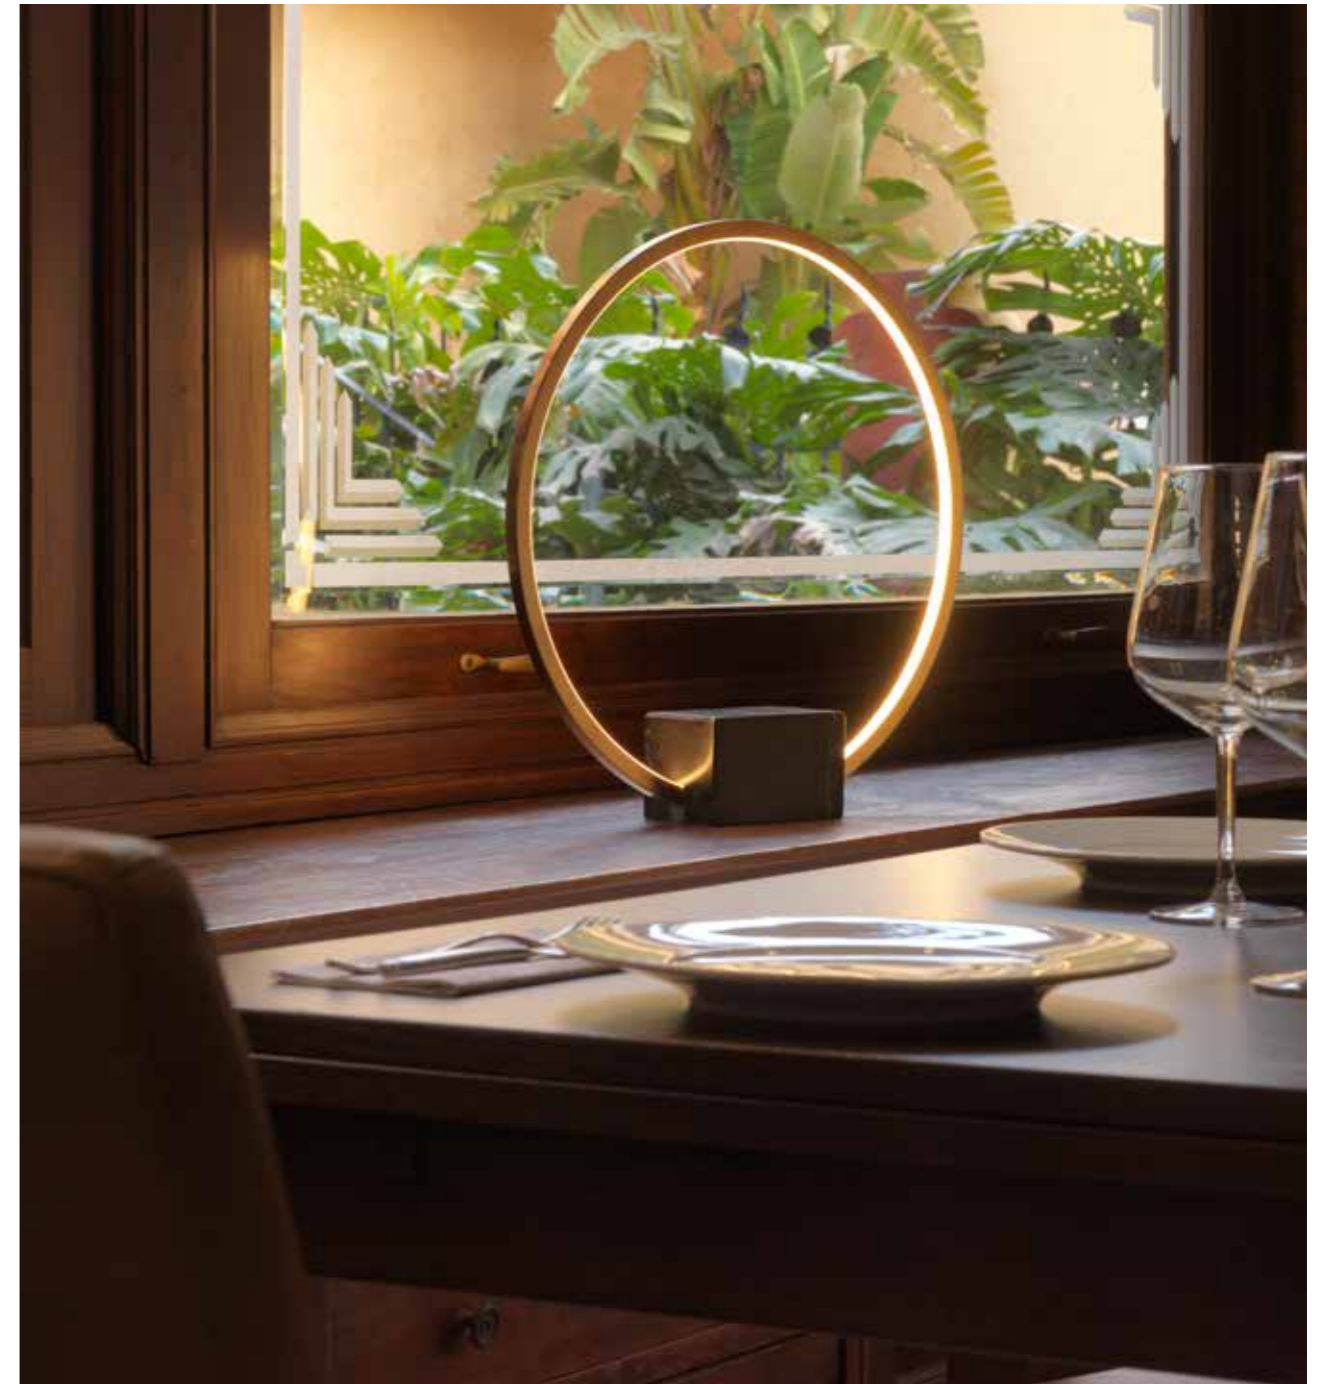

TIVOLI

DURANTE AÑOS EL MÁRMOL HA SIDO CONSIDERADO COMO UN MERO MATERIAL CONSTRUCTIVO, RELEGADO A LA FUNCIÓN DE REVESTIMIENTO. SIN EMBARGO EL INTERIORISMO ACTUAL LO HA RECUPERADO PARA CREAR PIEZAS ELEGANTES Y ATEMPORALES QUE RESISTAN EL PASO DE LAS TENDENCIAS MÁS EFÍMERAS. TIVOLI ES UN SOBREMESA DE TIPO ESCULTÓRICO. ESTÁ FORMADO POR UN GRAN ARO DE ALUMINIO CON ACABADO EN BRONCE, APOYADO SOBRE UNA BASE SÓLIDA DE MÁRMOL NEGRO. PROYECTA SU LUZ DESDE EL INTERIOR DE LA CIRCUNFERENCIA GRACIAS A LA TECNOLOGÍA LED.

FOR YEARS, MARBLE HAS BEEN CONSIDERED AS A MERE CONSTRUCTIVE MATERIAL. HOWEVER, THE CURRENT INTERIOR DESIGNERS HAS RECOVERED IT TO CREATE ELEGANT AND TIMELESS PIECES THAT RESIST THE PASSING OF THE MOST EPHEMERAL TRENDS. TIVOLI IS A DESKTOP OF SCULPTURAL TYPE. IT CONSISTS OF A LARGE ALUMINUM RING WITH A BRONZE FINISH, RESTING ON A SOLID BASE OF BLACK MARBLE. IT PROJECTS ITS LIGHT FROM THE INSIDE OF THE CIRCUMFERENCE THANKS TO LED TECHNOLOGY.

MÁS INFORMACIÓN EN / MORE INFORMATION **PÁG.90**