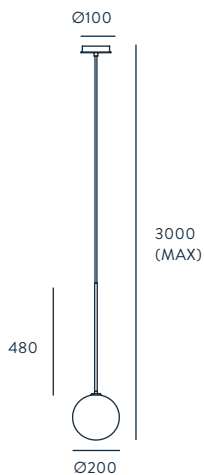

C1215

ACABADOS

METAL	CRISTAL (INCLUIDO)
ORO MATE	OPAL /TRANSPARENTE
NEGRO MATE	OPAL /TRANSPARENTE

MATERIALES

ACERO
VIDRIO SOPLADO

ESPECIFICACIONES (UE)

BOMBILLA G9 LED
3W 2700K 270LM (INCLUIDA)
220-240 V, 50/60 HZ,
IP20, CLASE I

CLASIFICACIÓN ENERGÉTICA

A ++

FINISHES

METAL	GLASS (INCLUDED)
MATT BLACK	OPAL / CLEAR
MATT BRASS	OPAL / CLEAR

MATERIALS

STEEL
BLOWN GLASS

SPECIFICATIONS (UE)

BULB G9 LED
3W 2700K 270LM (INCLUDED)
220-240 V, 50/60 HZ,
IP20, CLASE I

ENERGY LABEL

A ++