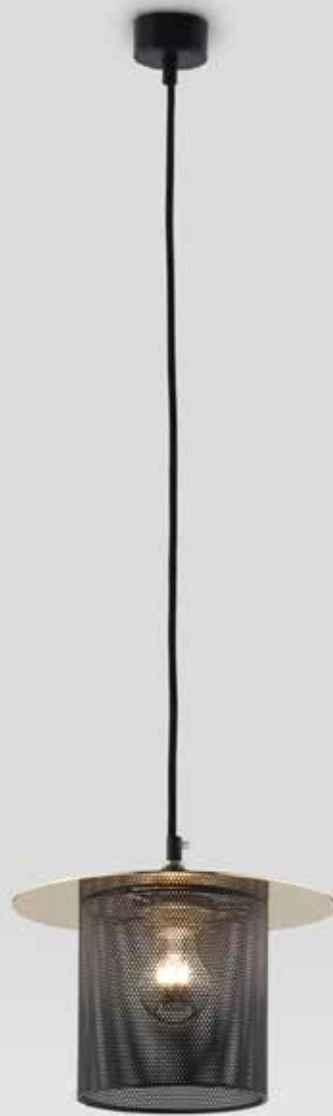

ALGE

DESIGNED BY AC STUDIO / 2017