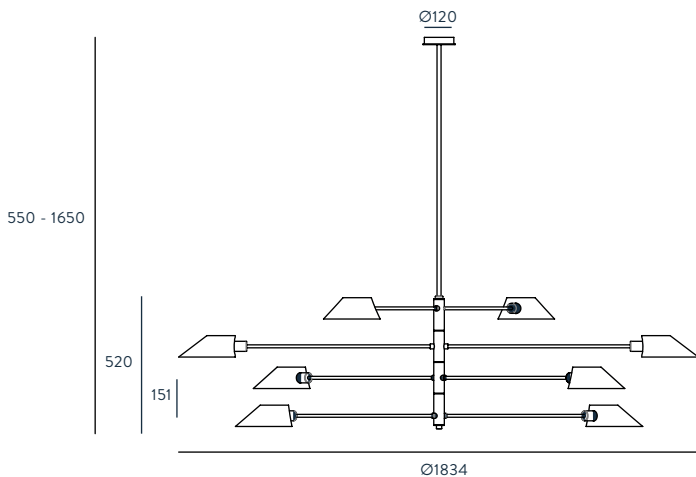

A ++

COHEN+

DESIGNED BY JANA CHANG / 2010

C1122/8

ACABADOS

METAL
CROMO
CROMO

TULIPA
NEGRO BRILLO
BLANCO BRILLO

MATERIALES