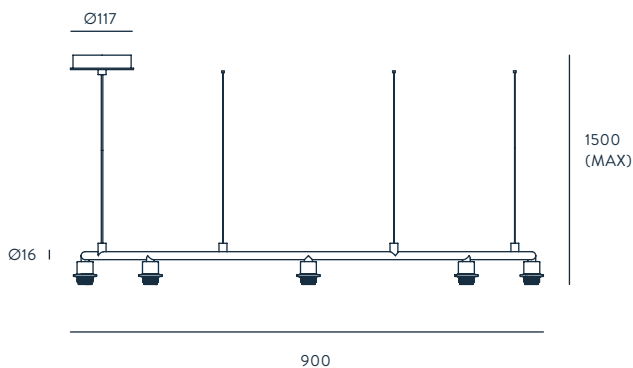

G9 LED 3 X 3W 2700K 270 LM
INCLUDED
220-240 V, 50/60 HZ,
IP20, CLASS I

ENERGY LABEL

A ++

SHOWN AT PAGE

25

RING

DESIGNED BY PEPE FORNAS / 2018

C1262