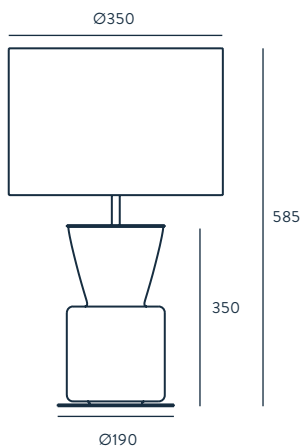

NAC106

ACABADOS

METAL	CRISTAL
ORO BRILLO	GRIS CENIZA
CROMO	

MATERIALES

ACERO
VIDRIO

ESPECIFICACIONES (UE)

E27 60W MAX (NO INCLUIDA)
220-240 V, 50/60 HZ, IP20, CLASE II

☐ IP20 CE ♻️ ⚡ A++

CLASIFICACIÓN ENERGÉTICA

A ++

MODIFICACIONES POSIBLES

POSIBILIDAD DE FABRICAR EN MÁS COLORES DE LA CARTA EN PÁG 150. PARA OTROS ACABADOS CONSULTAR PANTALLA IMAGEN 801011/36 PANTALLA NO INCLUIDA

FINISHES

METAL	GLASS
SHINNY GOLD	ASH GREY
CHROME	

MATERIALS

STEEL
GLASS

SPECIFICATIONS (UE)

E27 60W MAX. (NOT INCLUDED)
220-240 V, 50/60 HZ, IP20, CLASS II

☐ IP20 CE ♻️ ⚡ A++

ENERGY LABEL

A ++

POSSIBLE MODIFICATIONS

POSSIBILITY OF MANUFACTURING IN MORE COLORS CHECK ON COLOR PALETTE ON PAGE 150. FOR OTHER COLORS ASK US IMAGE REFERENCE SHADE 801011/36 SHADE NOT INCLUDED