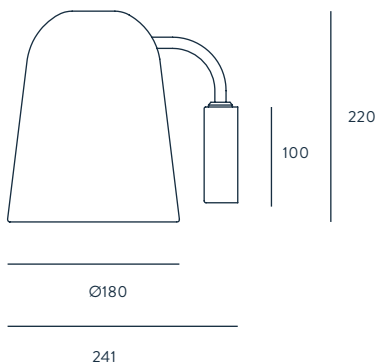

DODO

DESIGNED BY JANA CHANG / 2013

A1169

ACABADOS

METAL
NEGRO MATE
BLANCO MATE

MATERIALES

ACERO

ESPECIFICACIONES (UE)

E27 40 W MAX
(NO INCLUIDA)
220-240 V, 50/60 HZ,
IP20, CLASE I

CLASIFICACIÓN ENERGÉTICA

A ++

FINISHES

METAL
MATT BLACK
MATT WHITE

MATERIALS

STEEL

SPECIFICATIONS (UE)

E27 40 W MAX
(NOT INCLUDED)
220-240 V, 50/60 HZ,
IP20, CLASS I

ENERGY LABEL

A ++