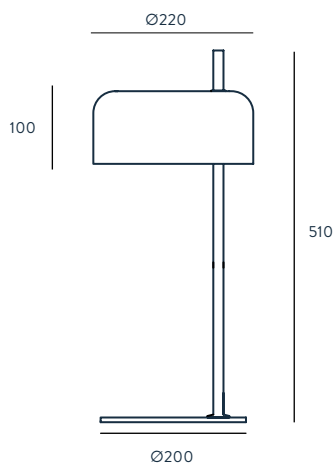

LALU

DESIGNED BY JANA CHANG / 2013

S1189

ACABADOS

METAL
CROMO
ORO BRILLO

PANTALLA
BLANCO
BLANCO

MATERIALES

ACERO

ESPECIFICACIONES (UE)

E27 60W MAX
(NO INCLUIDA)
230 V, 50/60 HZ,
IP20, CLASE II

CLASIFICACIÓN ENERGÉTICA

A ++

MODIFICACIONES POSIBLES

PARA MODIFICACIONES DE COLORES
DE PANTALLA CONSULTAR

AMBIENTE EN PÁGINA

61

FINISHES

METAL
CHROME
SHINNY GOLD

SHADE
WHITE
WHITE

MATERIALS

STEEL

SPECIFICATIONS (UE)

E27 60W MAX
(NOT INCLUDED)
230 V, 50/60 HZ,
IP20, CLASS II

ENERGY LABEL

A ++

POSSIBLE MODIFICATIONS

COLOR SHADE CAN BE CHANGED,
ASK US.

SHOWN AT PAGE

61