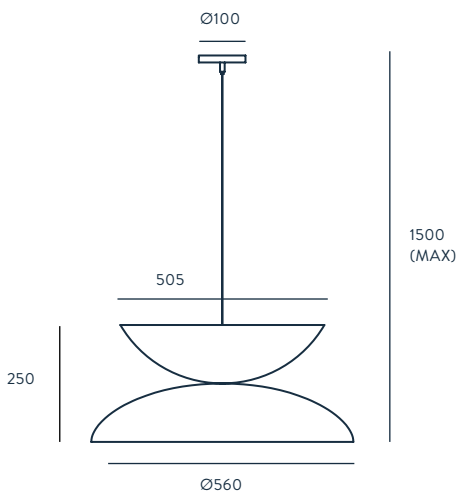

A ++

COLOR GLASS

TURQUOISE, AMBAR, PINK,
DARK BLUE & BROWN

SHOWN AT PAGE

37

YOYO

DESIGNED BY PEPE FORNAS / 2016

C1222