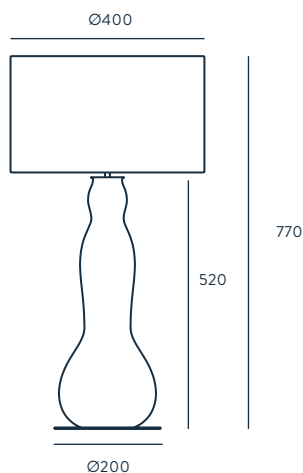

NAC103

ACABADOS

METAL	CRISTAL
ORO BRILLO	ROJO GUINDO
CROMO	

MATERIALES

ACERO
VIDRIO

ESPECIFICACIONES (UE)

E27 60W MAX (NO INCLUIDA)
220-240 V, 50/60 HZ, IP20, CLASE II

CLASIFICACIÓN ENERGÉTICA

A ++

MODIFICACIONES POSIBLES

POSIBILIDAD DE FABRICAR EN MÁS
COLORES DE LA CARTA EN PÁG 150.
PARA OTROS ACABADOS CONSULTAR
PANTALLA IMAGEN 151011/45
PANTALLA NO INCLUIDA

FINISHES

METAL	GLASS
SHINNY GOLD	CHERRY RED
CHROME	

MATERIALS

STEEL
GLASS

SPECIFICATIONS (UE)

E27 60W MAX. (NOT INCLUDED)
220-240 V, 50/60 HZ, IP20, CLASS II

ENERGY LABEL

A ++

POSSIBLE MODIFICATIONS

POSSIBILITY OF MANUFACTURING IN
MORE COLORS CHECK ON COLOR
PALETTE ON PAGE 150.
FOR OTHER COLORS ASK US
IMAGE REFERENCE SHADE 151011/45
SHADE NOT INCLUDED