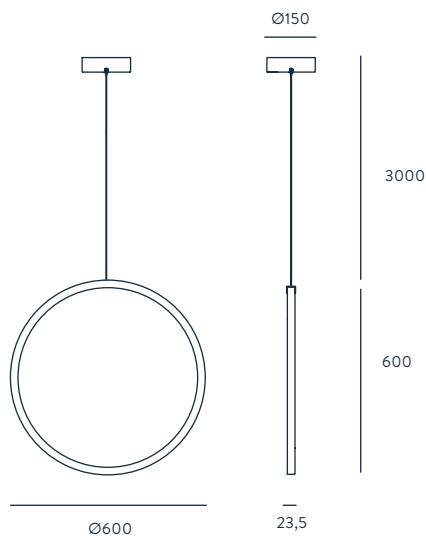

CIRC

DESIGNED BY **PEPE FORNAS / 2019**

C1269/60

ACABADOS

METAL NEGRO MATE CROMO
DIFUSOR BLANCO

MATERIALES

ACERO
ACRÍLICO

ESPECIFICACIONES (UE)

TIRA LED 8W 3000K 720LM
12V, 50/60HZ, IP20, CLASE I
3M CABLE

CLASIFICACIÓN ENERGÉTICA

A ++

FINISHES

METAL MATT BLACK CHROME
DIFUSSER WHITE

MATERIALS

STEEL
ACRYLIC

SPECIFICATIONS (UE)

STRIP LED 8W 3000K 720LM
12V, 50/60HZ, IP20, CLASS I
3M CABLE

ENERGY LABEL

A ++