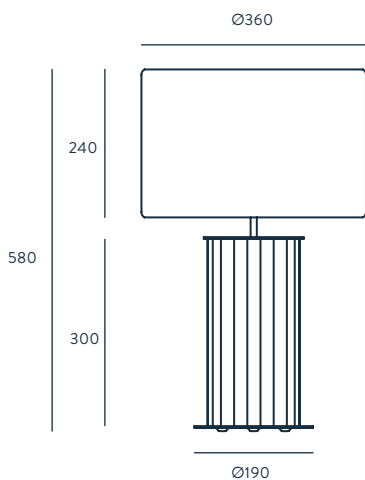

NAC116

ACABADOS

METAL
ORO BRILLO
CROMO

CERÁMICA
PEACH

MATERIALES

ACERO
CERÁMICA

ESPECIFICACIONES (UE)

E27 60W MAX (NO INCLUIDA)
220-240 V, 50/60 HZ, IP20, CLASE II

CLASIFICACIÓN ENERGÉTICA

A ++

MODIFICACIONES POSIBLES

POSIBILIDAD DE FABRICAR EN MÁS
COLORES DE LA CARTA EN PÁG 150.
PARA OTROS ACABADOS CONSULTAR
PANTALLA IMAGEN 801011/36
PANTALLA NO INCLUIDA

FINISHES

METAL
SHINNY GOLD
CHROME

CERAMIC
PEACH

MATERIALS

STEEL
CERAMIC

SPECIFICATIONS (UE)

E27 60W MAX. (NOT INCLUDED)
220-240 V, 50/60 HZ, IP20, CLASS II

ENERGY LABEL

A ++

POSSIBLE MODIFICATIONS

COLOR TO BE CHOSEN
SEE COLOR PALETTE PAGE 150.
801011/36
RECOMENDED SHADE
SHADE NOT INCLUDED