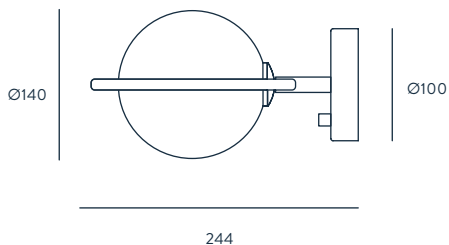

ABBACUS

DESIGNED BY PEPE FORNAS / 2018

A1258

ACABADOS

METAL	CRISTAL (INCLUIDO)
NEGRO MATE	OPAL / TRANSPARENTE
ORO MATE	OPAL / TRANSPARENTE

MATERIALES

ACERO
VIDRIO SOPLADO

ESPECIFICACIONES (UE)

BOMBILLA G9 3W MAX
INCLUIDA
220-240 V, 50/60 HZ,
IP20, CLASE I

CLASIFICACIÓN ENERGÉTICA

A ++

FINISHES

METAL	SHADE TO BE CHOOSSED
MATT BLACK	OPAL / CLEAR
MATT BRASS	OPAL / CLEAR

MATERIALS

STEEL
BLOWN GLASS

SPECIFICATIONS (UE)

BULB G9 3W 2700LM
INCLUDED
220-240 V, 50/60 HZ,
IP20, CLASS I

ENERGY LABEL

A ++