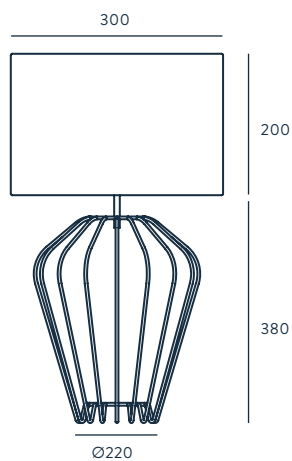

ENERGY LABEL

A ++

POSSIBLE MODIFICATIONS

IMAGE REFERENCE SHADE 04501
SHADE NOT INCLUDED

ECLETIC

DESIGNED BY AC STUDIO / 2010

S1042

ACABADOS