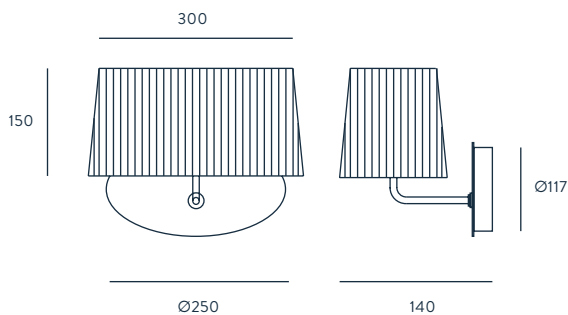

ONA

DESIGNED BY **JJ BALLESTER** / 2008

A1029

ACABADOS

METAL	TEXTIL
NIQUEL SATINADO	MARRON CREMA

MATERIALES

ACERO
PANTALLA TEXTIL

ESPECIFICACIONES (UE)

E14 40W MAX.
(NO INCLUIDA)
220-240 V, 50/60 HZ,
IP20, CLASE I

IP20

CLASIFICACIÓN ENERGÉTICA

A ++

PANTALLA INCLUIDA

FINISHES

METAL	FABRIC
SATIN NICKEL	BROWN CREAM

MATERIALS

STEEL
FABRIC

SPECIFICATIONS (UE)

E14 40W MAX.
(NOT INCLUDED)
220-240 V, 50/60 HZ,
IP20, CLASS I

IP20

ENERGY LABEL

A ++

SHADE INCLUDE