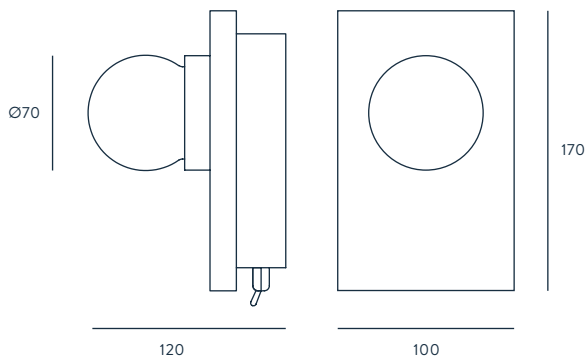

A1210

ACABADOS

METAL	MÁRMOL	CRISTAL
ORO MATE	BLANCO	OPAL
ORO MATE	NEGRO	OPAL

MATERIALES

ACERO
CRISTAL SOPLADO
MÁRMOL

ESPECIFICACIONES (UE)

LED CHIP INTEGRADO
3 W, 2700 K, 270 LM
12 V, 50/60 HZ, IP20, CLASE I

IP20

CLASIFICACIÓN ENERGÉTICA

A ++

AMBIENTE EN PÁGINA

36

FINISHES

METAL	MARBLE	GLASS
MATT BRASS	WHITE	OPAL
MATT BRASS	BLACK	OPAL

MATERIALS

STEEL
BLOWN GLASS
MARBLE

SPECIFICATIONS (UE)

INTEGRATED CHIP LED
3 W, 2700 K, 270 LM
12 V, 50/60 HZ, IP20, CLASS I

IP20

ENERGY LABEL

A ++

SHOWN AT PAGE

36