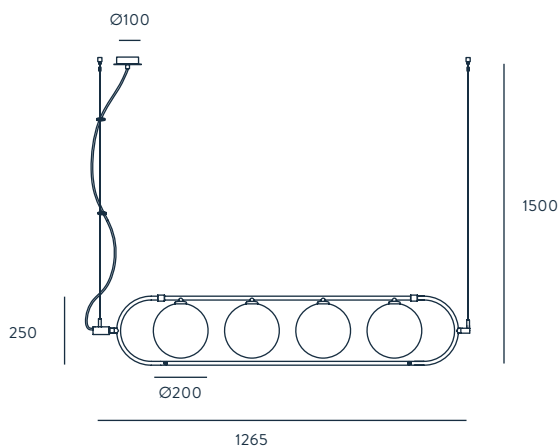

ABBACUS

DESIGNED BY PEPE FORNAS / 2018

C1258

ACABADOS

METAL	CRISTAL
ORO MATE	OPAL
NEGRO MATE	TRANSPARENTE
CROMO	

MATERIALES

ACERO
VIDRIO SOPLADO

ESPECIFICACIONES (UE)

BOMBILLA G9 LED
4 X 3W 2700K 270LM (INCLUIDA)
220-240 V, 50/60 HZ,
IP20, CLASE I

CLASIFICACIÓN ENERGÉTICA

A ++

AMBIENTE EN PÁGINA

29

FINISHES

METAL	GLASS
MATT BLACK LED	OPAL/CLEAR
MATT BRASS	OPAL/CLEAR
CHROME	OPAL/CLEAR

MATERIALS

STEEL
BLOWN GLASS

SPECIFICATIONS (UE)

BULB G9 LED
4 X 3W 2700K 270LM (INCLUDED)
220-240 V, 50/60 HZ,
IP20, CLASE I

ENERGY LABEL

A ++

SHOWN AT PAGE

29