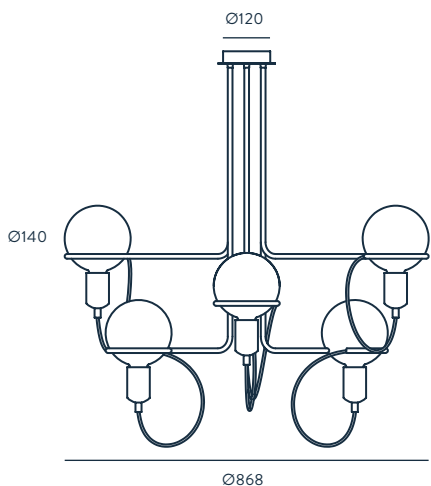

SHOWN AT PAGE

56

GHOST

DESIGNED BY FORNASEVI / 2016

C1212

ACABADOS

METAL
 NEGRO MATE - ORO BRILLO
 NEGRO MATE - COBRE BRILLO

CABLE
 ORO
 COBRE