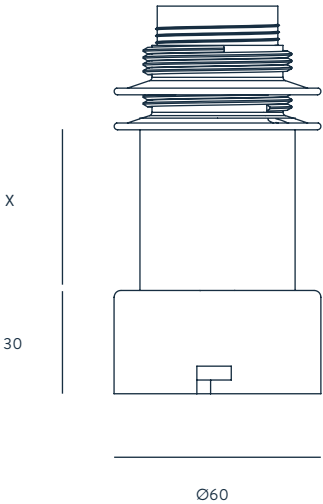

**ACCESSORIES
A1053**

.....
ACCESORIOS
A1053

ACABADOS

METAL
ORO BRILLO
CROMO
BLANCO
NEGRO

DIMENSIONES (X)

5 CM
10 CM
15 CM
20 CM
25 CM

FINISHES

METAL
SHINNY GOLD
CHROME
WHITE
BLACK

DIMENSIONS (X)

5 CM
10 CM
15 CM
20 CM
25 CM