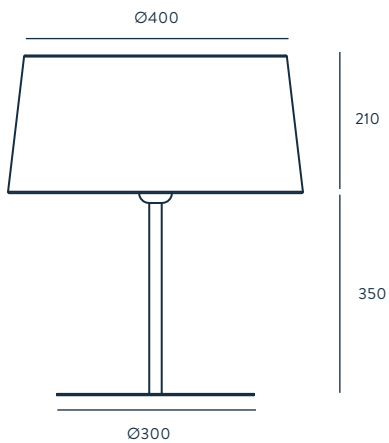

TEX

DESIGNED BY AC STUDIO / 2012

S1026

ACABADOS

METAL
BLANCO MATE
NEGRO MATE

MATERIALES

ACERO

ESPECIFICACIONES (UE)

E27 60W MAX
(NO INCLUIDA)
220-240 V, 50/60 HZ,
IP20, CLASE II

CLASIFICACIÓN ENERGÉTICA

A ++

MODIFICACIONES POSIBLES

PANTALLA IMAGEN 151011/40
PANTALLA NO INCLUIDA

FINISHES

METAL
MATT WHITE
MATT BLACK

MATERIALS

STEEL

SPECIFICATIONS (UE)

E27 60W MAX.
(NOT INCLUDED)
220-240 V, 50/60 HZ,
IP20, CLASS II

ENERGY LABEL

A ++

POSSIBLE MODIFICATIONS

IMAGE REFERENCE SHADE 151011/40
SHADE NOT INCLUDED