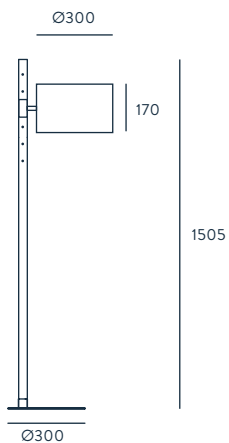

COLOR SHADE:
RED, WHITE AND BLACK
SHADE INCLUDED

SHOWN AT PAGE

24

RIU

DESIGNED BY JF SEVILLA / 2012

P1140

ACABADOS

METAL	MADERA	PANTALLA (INCLUIDA)
NEGRO MATE	HAYA	NEGRO
BLANCO MATE	HAYA	BLANCO