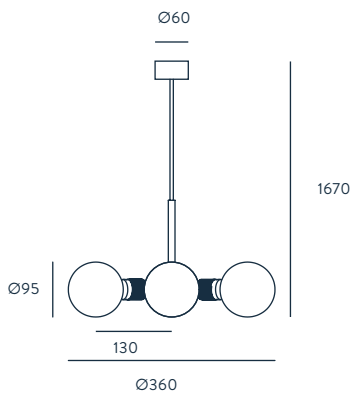

HITO

DESIGNED BY AC STUDIO / 2016

C1226

ACABADOS

METAL
NEGRO MATE
BLANCO MATE

PORTALÁMPARAS
ORO
ORO

MATERIALES

ACERO
LATÓN

ESPECIFICACIONES (UE)

6 x E27 60W MAX
(NO INCLUIDA)
220-240 V, 50/60 HZ,
IP20, CLASE I

BOMBILLA IMAGEN

B020

CLASIFICACIÓN ENERGÉTICA

A ++

FINISHES

METAL
MATT BLACK
MATT WHITE

LAMPHOLDER
BRASS
BRASS

MATERIALS

STEEL
BRASS

SPECIFICATIONS (UE)

6 x E27 60W MAX.
(NOT INCLUDED)
220-240 V, 50/60 HZ,
IP20, CLASS I

BULB

B020

ENERGY LABEL

A ++