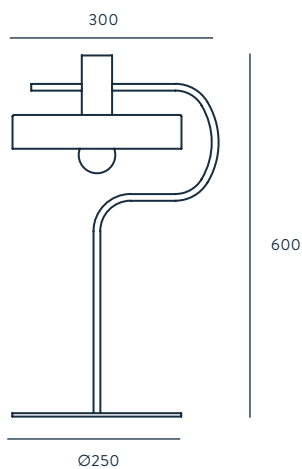

STEEL
BLOWN GLASS

SPECIFICATIONS (UE)

G9 3 W 2700K
(INCLUDED)
220-240 V, 50/60 HZ,
IP20, CLASS II

ENERGY LABEL

A ++

ALOA BLANCA

DESIGNED BY FORNASEVI / 2017

S1240