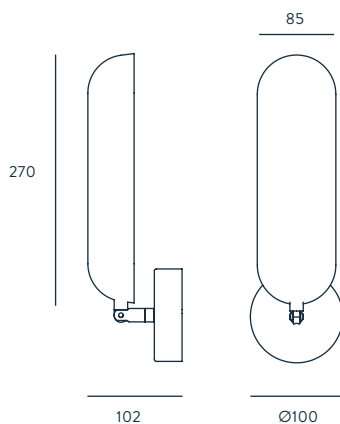

PILD

DESIGNED BY PEPE FORNAS / 2019

A1149

ACABADOS

METAL
NEGRO MATE
ORO MATE

MATERIALES

ACERO

ESPECIFICACIONES (UE)

BOMBILLA G9 3W 2700K 270LM
(NO INCLUIDA)
220-240 V, 50/60 HZ,
IP20, CLASE I

CLASIFICACIÓN ENERGÉTICA

A ++

FINISHES

METAL
MATT BLACK
MATT BRASS

MATERIALS

STEEL

SPECIFICATIONS (UE)

BOMBILLA G9 3W 2700K 270LM
(NOT INCLUDED)
220-240 V, 50/60 HZ,
IP20, CLASS I

ENERGY LABEL

A ++