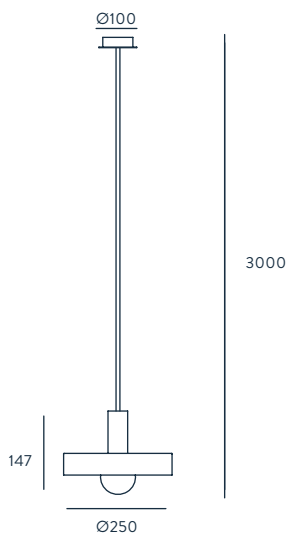

C1227

ACABADOS

METAL
NEGRO

DIFUSOR
ORO BRILLO

MATERIALES
ACERO

ESPECIFICACIONES (UE)

E27 60W MAX.
(NO INCLUIDA)
220-240 V, 50/60 HZ,
IP20, CLASE I

BOMBILLA IMAGEN
B038

CLASIFICACIÓN ENERGÉTICA

A ++

AMBIENTE EN PÁGINA

27

FINISHES

METAL
MATT BLACK

DIFUSOR
SHINNY GOLD

MATERIALS
STEEL

SPECIFICATIONS (UE)

E27 60W MAX.
(NOT INCLUDED)
220-240 V, 50/60 HZ,
IP20, CLASS I

BULB
B038

ENERGY LABEL

A ++

SHOWN AT PAGE

27