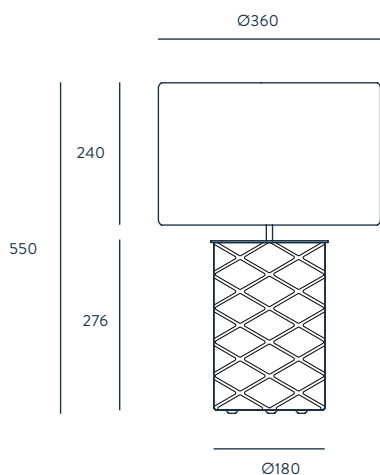

NAC112

ACABADOS

METAL
ORO BRILLO
CROMO

CRISTAL
TRANSPARENTE

MATERIALES

ACERO
VIDRIO

ESPECIFICACIONES (UE)

E27 60W MAX (NO INCLUIDA)
220-240 V, 50/60 HZ, IP20, CLASE II

CLASIFICACIÓN ENERGÉTICA

A ++

MODIFICACIONES POSIBLES

POSIBILIDAD DE FABRICAR EN FUMÉ
PARA OTROS ACABADOS CONSULTAR
PANTALLA IMAGEN 801011/36
PANTALLA NO INCLUIDA

FINISHES

METAL
SHINNY GOLD
CHROME

GLASS
CLEAR

MATERIALS

STEEL
GLASS

SPECIFICATIONS (UE)

E27 60W MAX. (NOT INCLUDED)
220-240 V, 50/60 HZ, IP20, CLASS II

ENERGY LABEL

A ++

POSSIBLE MODIFICATIONS

POSSIBILITY OF MANUFACTURING IN
FUMÉ * FOR OTHER COLORS ASK US
IMAGE REFERENCE SHADE 801011/36
SHADE NOT INCLUDED