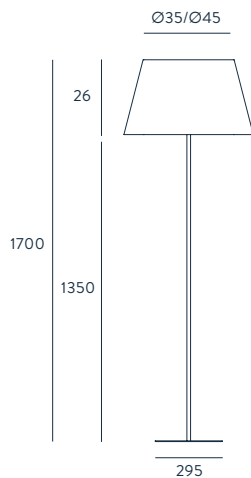

P1025

ACABADOS

METAL
NIQUEL SATINADO

MATERIALES
ACERO

ESPECIFICACIONES (UE)

E27 60W MAX
(NO INCLUIDA)
220-240 V, 50/60 HZ,
IP20, CLASE II

CLASIFICACIÓN ENERGÉTICA

A ++

MODIFICACIONES POSIBLES

PANTALLA IMAGEN 151011/45
PANTALLA NO INCLUIDA

FINISHES

METAL
SATIN NICKEL

MATERIALS
STEEL

SPECIFICATIONS (UE)

E27 60W MAX.
(NOT INCLUDED)
220-240 V, 50/60 HZ,
IP20, CLASS II

ENERGY LABEL

A ++

MODIFICACIONES POSIBLES

IMAGE REFERENCE SHADE 151011/45
SHADE NOT INCLUDED