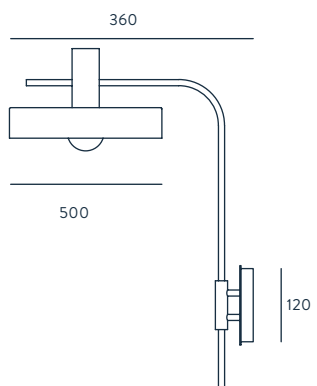

A1227

ACABADOS

METAL
NEGRO MATE

DIFUSOR INTERIOR
ORO BRILLO

MATERIALES

ACERO

ESPECIFICACIONES (UE)

E27 60W MAX
(NO INCLUIDA)
220-240 V, 50/60 HZ,
IP20, CLASE I

BOMBILLA IMAGEN

B038

CLASIFICACIÓN ENERGÉTICA

A ++

AMBIENTE EN PÁGINA

69

FINISHES

METAL
MATT BLACK

DIFUSER
SHINNY GOLD

MATERIALS

STEEL

SPECIFICATIONS (UE)

E27 60W MAX.
(NOT INCLUDED)
220-240 V, 50/60 HZ,
IP20, CLASS I

BULB

B038

ENERGY LABEL

A ++

SHOWN AT PAGE

69