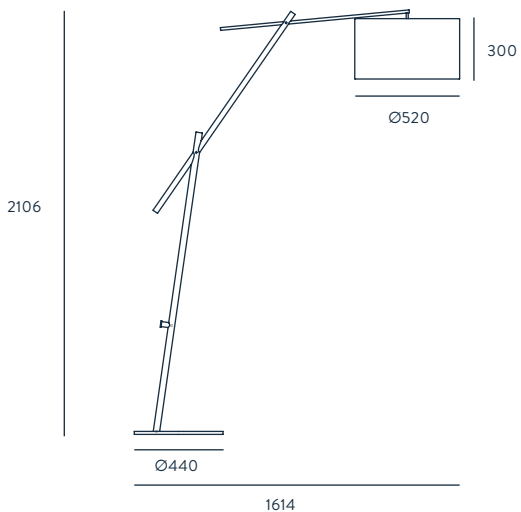

P1234

ACABADOS

METAL NEGRO MATE
PANTALLA NEGRA

MATERIALES

ACERO
PANTALLA ALGODÓN

ESPECIFICACIONES (UE)

E27 60W MAX
(NO INCLUIDA)
220-240 V, 50/60 HZ,
IP20, CLASE II

CLASIFICACIÓN ENERGÉTICA

A ++

PANTALLA INCLUIDA

FINISHES

METAL BLACK
SHADE BLACK

MATERIALS

STEEL
COTTON SHADE

SPECIFICATIONS (UE)

E27 60W MAX
(NOT INCLUDED)
220-240 V, 50/60 HZ,
IP20, CLASS II

ENERGY LABEL

A ++

SHADE INCLUDED