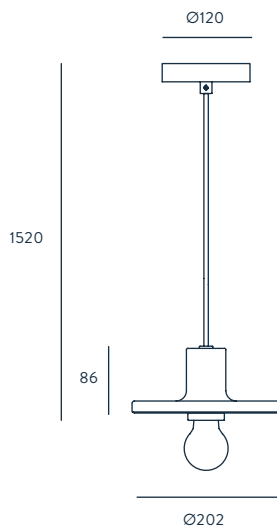

C1108

ACABADOS

METAL ACERO ENVEJECIDO
CABLE NEGRO

MATERIALES

ACERO
CABLE TEXTIL NEGRO

ESPECIFICACIONES (UE)

E27 60W MAX
(NO INCLUIDA)
220 - 240 V, 50/60 HZ,
IP20, CLASE I

BOMBILLA IMAGEN

B038

CLASIFICACIÓN ENERGÉTICA

A ++

FINISHES

METAL OLD IRON
WIRE BLACK

MATERIALS

STEEL
BLACK TEXTIL ELECTRIC

SPECIFICATIONS (UE)

E27 60W MAX
(NOT INCLUDED)
220 - 240 V, 50/60 HZ,
IP20, CLASS I

BULB

B038

ENERGY LABEL

A ++