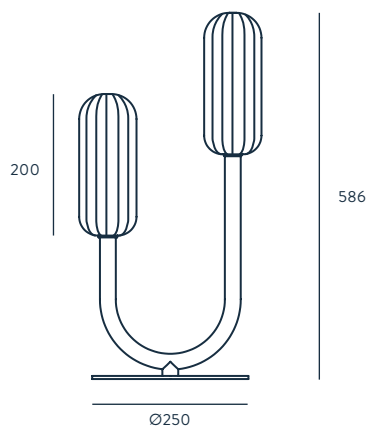

UNCO

DESIGNED BY PEPE FORNAS / 2019

S1276

ACABADOS

METAL	CRISTAL
NEGRO MATE	GRIS
ORO MATE	

MATERIALES

ACERO - CRISTAL

ESPECIFICACIONES (UE)

2 X G9 LED INCLUIDO,
5W 3000K 450LM.
220 - 240 V, 50/60 HZ,
IP20, CLASE II

☐ IP20 CE A++

CLASIFICACIÓN ENERGÉTICA

A ++

AMBIENTE EN PÁGINA

42

FINISHES

METAL	SHADE
MATT BLACK	SMOKED GLASS BLACK
GOLD	SMOKED GLASS BLACK

MATERIALS

STEEL - GLASS

SPECIFICATIONS (UE)

LED INCLUDED G9
2 X 5W 3000K 450LM.
220 - 240 V, 50/60 HZ,
IP20, CLASS II

☐ IP20 CE A++

ENERGY LABEL

A ++

SHOWN AT PAGE

42