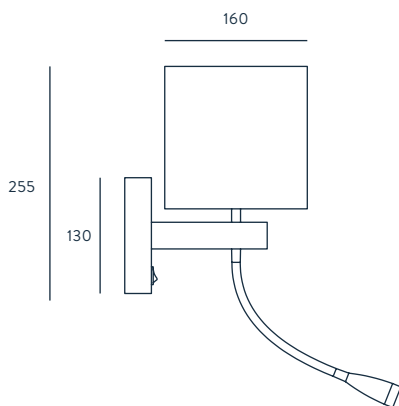

A ++

READ

DESIGNED BY AC STUDIO / 2009

A1106

ACABADOS

METAL CROMO **TEXTIL** BLANCO

MATERIALES

ACERO
PANTALLA TEXTIL