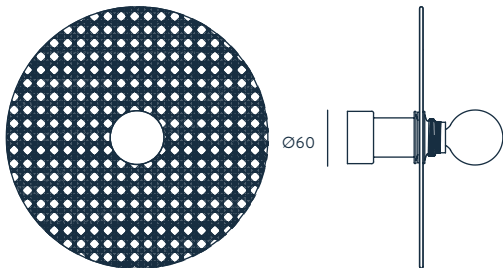

A1125

Ø300 / Ø600 / Ø900

90

ACABADOS

METAL	RUEDA
ORO BRILLO	NATURAL/NEGRO
CROMO	NATURAL/NEGRO
BLANCO	NATURAL/NEGRO
NEGRO	NATURAL/NEGRO

MATERIALES

ACERO
RATAN

ESPECIFICACIONES (UE)

E 27 MAX 60W NO INCLUIDA
220-240 V, 50/60 HZ,
IP20, CLASE I

IP20

CLASIFICACIÓN ENERGÉTICA

A ++

MODIFICACIONES POSIBLES

PARA MODIFICACIONES DE
COLORES DE LA RUEDA DE RATAN
CONSULTAR

BOMBILLA B035 (Ø95) B038 (Ø55)

AMBIENTE EN PÁGINA 75

FINISHES

METAL	WHEEL
SHINNY GOLD	NATURAL/BLACK
CHROME	NATURAL/BLACK
WHITE	NATURAL/BLACK
BLACK	NATURAL/BLACK

MATERIALS

STEEL
RATAN

SPECIFICATIONS (UE)

E 27 MAX 60W NOT INCLUDED
220-240 V, 50/60 HZ,
IP20, CLASS I

IP20

ENERGY LABEL

A ++

POSSIBLE MODIFICATIONS

COLOR RATAN
CAN BE CHANGED,
ASK US.

BULB B035 (Ø95) B038 (Ø55)

SHOWN AT PAGE 75