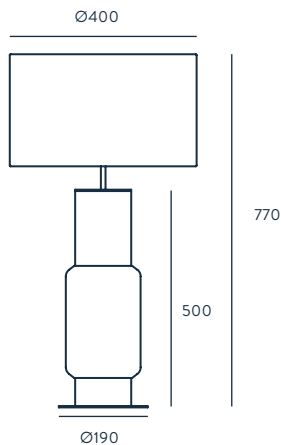

NAC110

ACABADOS

METAL	CRISTAL
ORO BRILLO	VERDE MOLE
CROMO	

MATERIALES

ACERO
VIDRIO

ESPECIFICACIONES (UE)

E27 60W MAX (NO INCLUIDA)
220-240 V, 50/60 HZ, IP20, CLASE II

CLASIFICACIÓN ENERGÉTICA

A ++

MODIFICACIONES POSIBLES

POSIBILIDAD DE FABRICAR EN MÁS
COLORES DE LA CARTA EN PÁG 150.
PARA OTROS ACABADOS CONSULTAR
PANTALLA IMAGEN 801011/41
PANTALLA NO INCLUIDA

AMBIENTE EN PÁGINA

62

FINISHES

METAL	GLASS
SHINNY GOLD	GREEN MOLE
CHROME	

MATERIALS

STEEL
GLASS

SPECIFICATIONS (UE)

E27 60W MAX. (NOT INCLUDED)
220-240 V, 50/60 HZ, IP20, CLASS II

ENERGY LABEL

A ++

POSSIBLE MODIFICATIONS

POSSIBILITY OF MANUFACTURING IN MORE
COLORS CHECK ON COLOR PALETTE ON
PAGE 150. FOR OTHER COLORS ASK US
IMAGE REFERENCE SHADE 801011/41
SHADE NOT INCLUDED

SHOWN AT PAGE

62