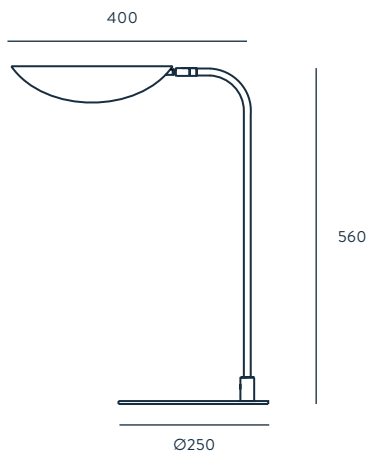

FICUS

DESIGNED BY JF SEVILLA / 2017

S1243

ACABADOS

METAL
NEGRO MATE

TULIPA
ORO MATE

MATERIALES
ACERO

ESPECIFICACIONES (UE)

G9 3 W 2700K 270LM
(INCLUIDA)
220-240 V, 50/60 HZ,
IP20, CLASE II

CLASIFICACIÓN ENERGÉTICA

A ++

AMBIENTE EN PÁGINA

50

FINISHES

METAL
MATT BLACK

SHADE
MATT BRASS

MATERIALS
STEEL

SPECIFICATIONS (UE)

G9 3W 2700K 270LM
(INCLUDED)
220-240 V, 50/60 HZ,
IP20, CLASS II

ENERGY LABEL

A ++

SHOWN AT PAGE

50