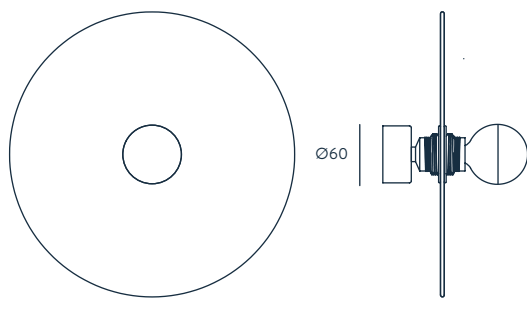

SHOWN AT PAGE

69

FEST

DESIGNED BY JF SEVILLA / 2016

A1223

Ø250

90

ACABADOS