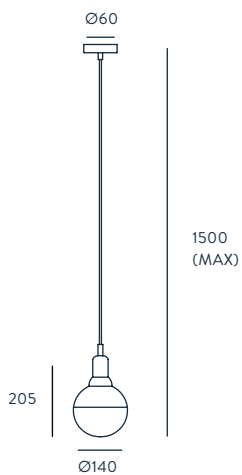

ENERGY LABEL

A ++

HELMET

DESIGNED BY **PEPE FORNAS** / 2016

C1221

ACABADOS

METAL
ORO BRILLO
CROMO
NEGRO MATE

MATERIALES