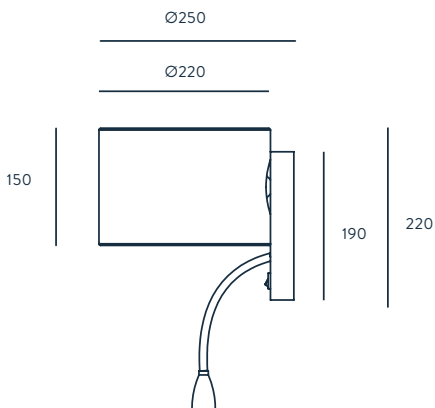

IP20    

ENERGY LABEL

A ++

GLOP

DESIGNED BY AC STUDIO / 2009

A1113

ACABADOS

METAL
CROMO