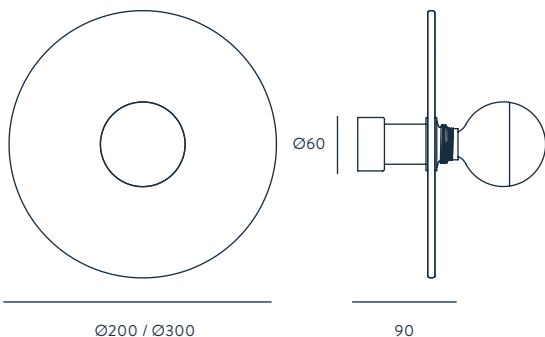

B035

ENERGY LABEL

A ++

KASSY

DESIGNED BY FORNASEVI / 2018

A1097

Ø200 / Ø300

90