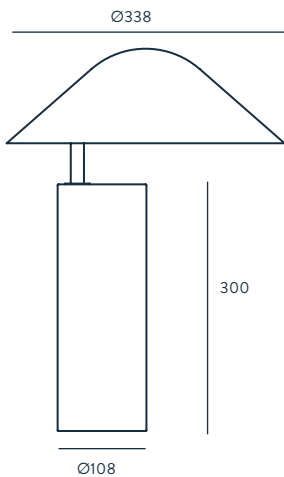

DAMO

DESIGNED BY AC STUDIO / 2015

S1191

465

ACABADOS

METAL
NEGRO MATE

MATERIALES

ACERO

ESPECIFICACIONES (UE)

E27 60W MAX
(NO INCLUIDA)
230 V, 50/60 HZ,
IP20, CLASE II

CLASIFICACIÓN ENERGÉTICA

A ++

FINISHES

METAL
MATT BLACK

MATERIALS

STEEL

SPECIFICATIONS (UE)

E27 60W MAX
(NOT INCLUDED)
230 V, 50/60 HZ,
IP20, CLASS II

ENERGY LABEL

A ++