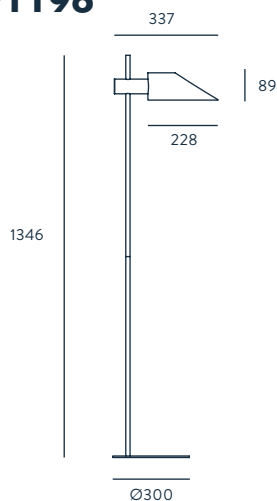

P1196

ACABADOS

METAL	PANTALLA
ORO MATE	BLANCO BRILLO
ORO MATE	NEGRO BRILLO

MATERIALES

ACERO

ESPECIFICACIONES (UE)

E27 60W MAX
(NO INCLUIDA)
220 - 240 V, 50/60 HZ,
IP20, CLASE II

CLASIFICACIÓN ENERGÉTICA

A ++

FINISHES

METAL	SHADE
MATT BRASS	SHINNY WHITE
MATT BRASS	SHINNY BLACK

MATERIALS

STEEL

SPECIFICATIONS (UE)

E27 60W MAX
(NOT INCLUDED)
220 - 240 V, 50/60 HZ,
IP20, CLASS II

ENERGY LABEL

A ++