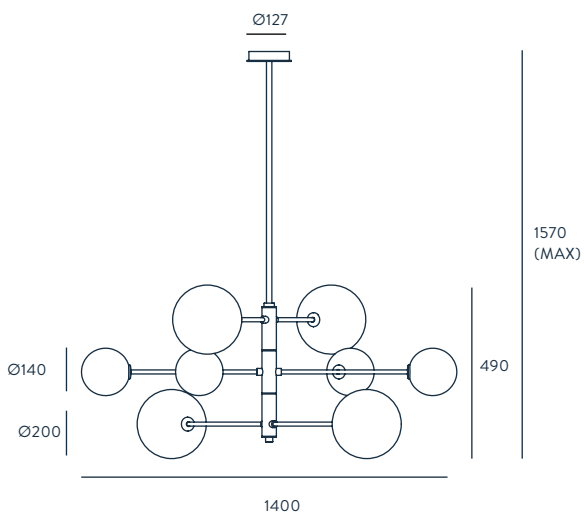

C1214

ACABADOS

METAL
ORO MATE
NEGRO MATE

CRISTAL (INCLUIDO)
OPAL
TRANSPARENTE

MATERIALES

ACERO
VIDRIO SOPLADO

ESPECIFICACIONES (UE)

BOMBILLA G9 LED
8 X 3W 2700K 270LM (INCLUIDA)
220-240 V, 50/60 HZ,
IP20, CLASE I

CLASIFICACIÓN ENERGÉTICA

A ++

AMBIENTE EN PÁGINA

16

FINISHES

METAL
MATT BLACK
MATT BRASS

GLASS (INCLUIDO)
OPAL / CLEAR
OPAL / CLEAR

MATERIALS

STEEL
BLOWN GLASS

SPECIFICATIONS (UE)

BULB G9 LED
8 X 3W 2700K 270LM (INCLUDED)
220-240 V, 50/60 HZ,
IP20, CLASE I

ENERGY LABEL

A ++

SHOWN AT PAGE

16