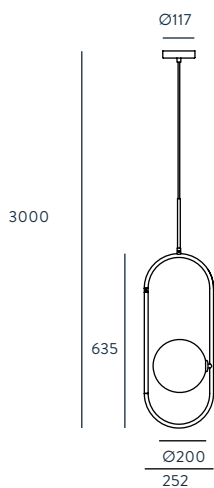

ABBACUS

DESIGNED BY PEPE FORNAS / 2018

C1258/1

ACABADOS

METAL	CRISTAL
ORO MATE	OPAL
	TRANSPARENTE

MATERIALES

ACERO
VIDRIO SOPLADO

ESPECIFICACIONES (UE)

BOMBILLA G9 LED
3W 2700K 270LM (INCLUIDA)
220-240 V, 50/60 HZ,
IP20, CLASE I

CLASIFICACIÓN ENERGÉTICA

A ++

FINISHES

METAL	GLASS
MATT BLACK	OPAL
	CLEAR

MATERIALS

STEEL
BLOWN GLASS

SPECIFICATIONS (UE)

BULB G9 LED
3W 2700K 270LM (INCLUDED)
220-240 V, 50/60 HZ,
IP20, CLASE I

ENERGY LABEL

A ++