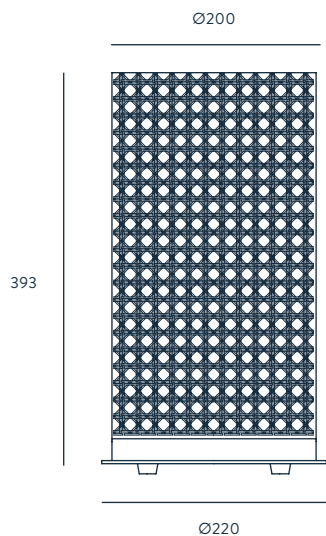

G9 3W
(INCLUDED)
LED 2700K 270LM
220-240 V, 50/60 HZ,
IP20, CLASS II

ENERGY LABEL

A ++

SHOWN AT PAGE

48

ETAN

DESIGNED BY FORNASEVI / 2019

S1155