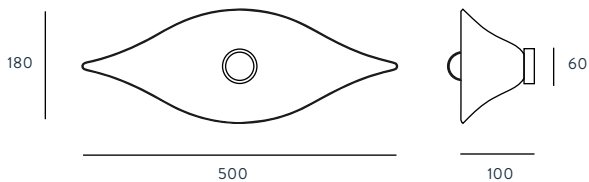

ENERGY LABEL

A ++

SHADE INCLUDED

SHOWN AT PAGE

49

EHY

DESIGNED BY **AC STUDIO** / 2018

A1105