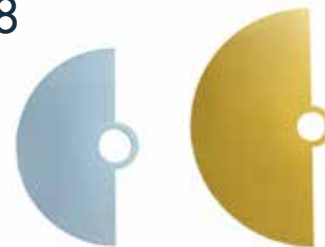

MATERIAL
METAL
FINISH
GOLD
CHROME
BLACK
WHITE
SIZES
Ø250

1088

MATERIAL
METAL
FINISH
WHITE
BLACK
COLOR,
CONSULT US
SIZES
Ø250 CM
Ø350 CM

1052