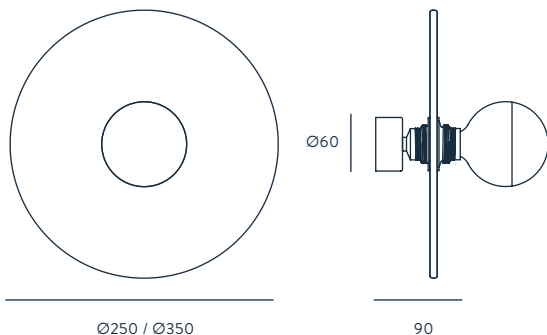

BULB

B038

ALBA

DESIGNED BY JF SEVILLA / 2018

A1096

Ø250 / Ø350

90

ACABADOS