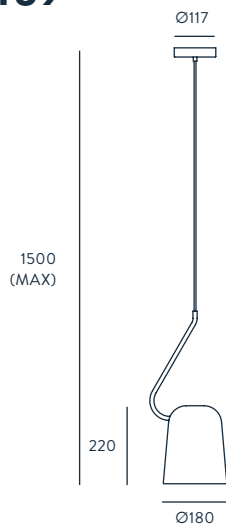

B035

ENERGY LABEL

A ++

DODO

DESIGNED BY JANA CHANG / 2014

C1169

ACABADOS

METAL
NEGRO MATE
BLANCO MATE