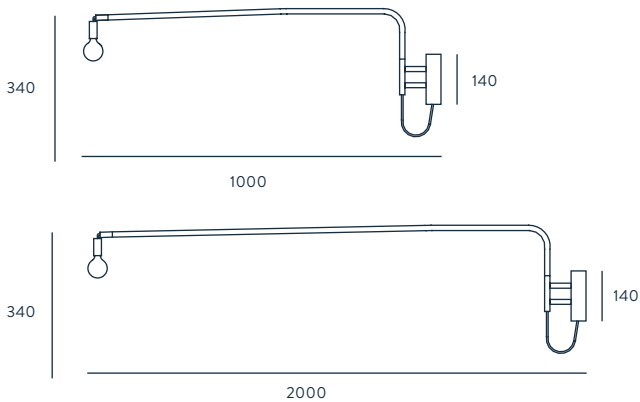

XTRA

DESIGNED BY AC STUDIO / 2014

A1172

ACABADOS

METAL
NEGRO MATE

PORTALÁMPARAS
ORO BRILLO

MATERIALES

ACERO

ESPECIFICACIONES (UE)

E27 60 W MAX (NO INCLUIDA)
220-240 V, 50/60 HZ,
IP20, CLASE I

CLASIFICACIÓN ENERGÉTICA

A ++

BOMBILLA IMAGEN

B040

MEDIDAS:

1000 MM
2000 MM

FINISHES

METAL
MATT BLACK

PORTALAMPERS
GOLD

MATERIALS

STEEL

SPECIFICATIONS (UE)

E27 60 W MAX (NOT INCLUDED)
220-240 V, 50/60 HZ,
IP20, CLASS I

ENERGY LABEL

A ++

BULB

B040

SIZE:

1000 MM
2000 MM