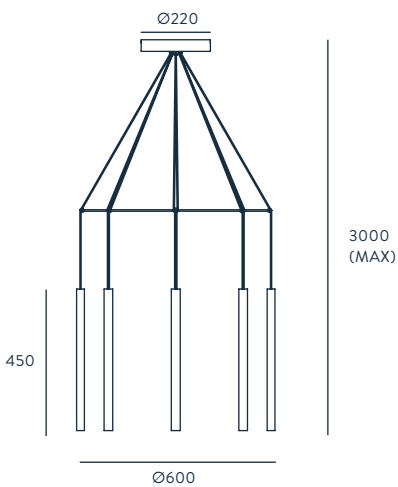

C1204/8

ACABADOS

METAL	ARO Y FLORON
CROMO NEGRO	NEGRO
ORO	NEGRO
COBRE	NEGRO
BRONCE	NEGRO

MATERIALES

ACERO

ESPECIFICACIONES (UE)

LED COB INTEGRADO
8 x 1 W 3000K
12 V, 50/60 HZ,
IP20, CLASE I

CLASIFICACIÓN ENERGÉTICA

A ++

FINISHES

METAL	RING AND CANOPY
CHROME BLACK	BLACK
GOLD	BLACK
COPPER	BLACK
BRONZE	BLACK

MATERIALS

STEEL

SPECIFICATIONS (UE)

INTEGRATED COB LED
8 x 1 W, 3000 K,
12 V, 50/60 HZ,
IP20, CLASE I

ENERGY LABEL

A ++