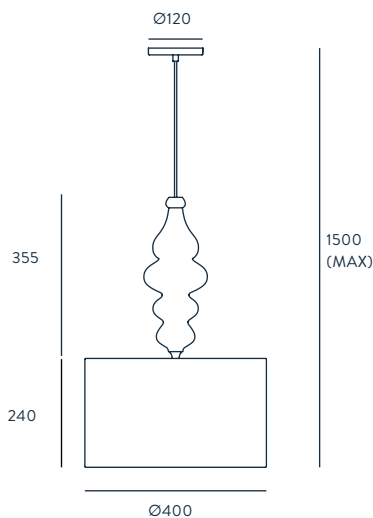

TORNO

DESIGNED BY AC STUDIO / 2012

C1027

ACABADOS

MADERA
BLANCO
NEGRO

METAL
BLANCO
NEGRO

MATERIALES

PINO
ACERO

ESPECIFICACIONES (UE)

E27 60W MAX
(NO INCLUIDA)
220-240 V, 50/60 HZ,
IP20, CLASE I

CLASIFICACIÓN ENERGÉTICA

A ++

MODIFICACIONES POSIBLES

PANTALLA IMAGEN 801011/41
PANTALLA NO INCLUIDA

FINISHES

WOOD
WHITE
BLACK

METAL
WHITE
BLACK

MATERIALS

PINE
STEEL

SPECIFICATIONS (UE)

E27 60W MAX
(NOT INCLUDED)
220-240 V, 50/60 HZ,
IP20, CLASS I

ENERGY LABEL

A ++

POSSIBLE MODIFICATIONS

IMAGE REFERENCE SHADE 801011/41
SHADE NOT INCLUDED